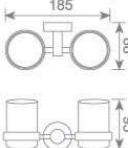

**KD2511**

双挂钩  
Double robe hook  
Size:45X62X50mm

**KD2512**

单挂钩  
Single robe hook  
Size:45X62X50mm

**KD2515**

皂篮  
Soap basket  
Size:190X110X58mm

**KD2505**

双杯座  
Double tumbler holder  
Size:185X88X95mm