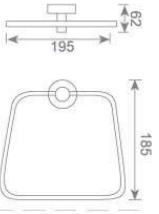

**KD2506**

单杯座  
Single tumbler holder  
Size:120X108X95mm

**KD2507**

皂碟  
Soap dish holder  
Size:150X118X56mm

**KD2513**

马桶刷  
Toilet brush holder  
Size:158X125X360mm

**KD2520**

皂液瓶  
Soap dispenser holder  
Size:72X145X192mm

**KD2530**

纸巾架(密封)  
Paper holder  
Size:140X60X135mm

**KD2508**

纸巾架  
Paper holder  
Size:140X60X135mm

**KD2509**

毛巾环  
Towel ring  
Size:185X62X200mm

**KD2519**

梯形毛巾环  
Towel ring  
Size:195X62X185mm

**KD2521**

单层玻璃置物架  
Single glass shelf  
Size:517X155X75mm

**KD2522**

双层玻璃置物架  
Double glass shelf  
Size:450X130X420mm

**KD1901**  
单杆毛巾架  
Single towel bar  
Size:565X75X48mm

**KD1903**  
单层毛巾架  
Single towel shelf  
Size:565X220X48mm