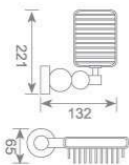

KD9908
纸巾架
Paper holder
Size:145X95X155mm