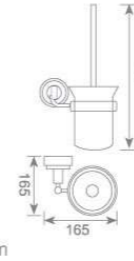

KD6813
马桶刷
Toilet brush holder
Size: 165X135X360mm