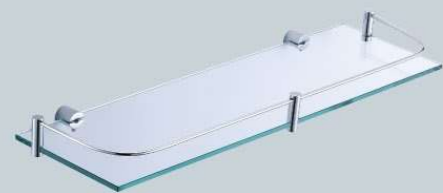

**KD305**  
 单层扇形玻璃置物架  
 Single glass shelf  
 Size:480X150X40mm

**KD304**  
 单层玻璃置物架  
 Single glass shelf  
 Size:480X150X40mm

**KD7982**  
 网篮  
 Single tumbler holder  
 Size:200X200X45mm

**KD7282**  
 网篮  
 Single tumbler holder  
 Size:200X200X45mm