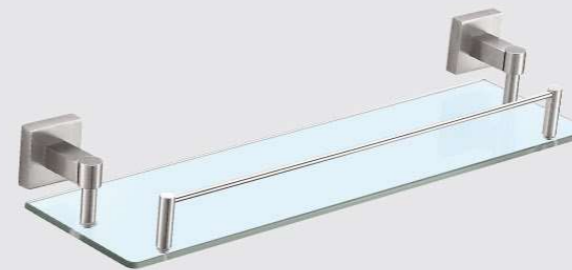

# COURTLIKE STONE

The beautiful curve, the feeling of modern, lets us feel the breathing of great universe, is a light tain, is fog, comfort genrous.....

**KD2113**  
马桶刷  
Toilet brush holder  
Size:153X115X360mm