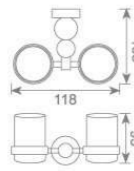

**KD9805**  
双杯座  
Double tumbler holder  
Size: 185X118X95mm

**KD9817**  
三杯座  
Three tumbler holder  
Size: 185X189X95mm

**KD9822**  
双层玻璃置物架  
Double glass shelf  
Size: 450X130X420mm

**KD9819**  
梯形毛巾环  
Towel ring  
Size: 190X95X191mm

**KD9901**  
单杆毛巾架  
Single towel bar  
Size:629X95X54mm

**KD9902**  
双杆毛巾架  
Double towel bar  
Size:629X155X54mm

**KD9903**  
单层毛巾架  
Single towel shelf  
Size:629X253X54mm

**KD9904**  
双层毛巾架  
Double towel shelf  
Size:629X253X154mm

99 天然黄宝石 (宝葫芦) 系列

**KD9911**  
双挂钩  
Double robe hook  
Size:54X95X60mm

**KD9912**  
单挂钩  
Single robe hook  
Size:54X95X62mm

**KD9906**  
单杯座  
Single tumbler holder  
Size:145X118X95mm

**KD9907**  
皂碟  
Soap dish holder  
Size:169X135X79mm

**KD9905**  
双杯座  
Double tumbler holder  
Size:185X118X95mm

**KD9917**  
三杯座  
Three tumbler holder  
Size:185X189X95mm

**KD9915**  
皂篮  
Soap basket  
Size:221X132X65mm

**KD9908**  
纸巾架  
Paper holder  
Size:145X95X155mm