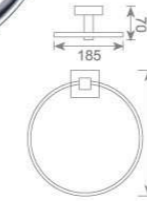

**KD2902**  
双杆毛巾架  
Double towel bar  
Size:573X112X48mm

**KD2903**  
单层毛巾架  
Single towel shelf  
Size:573X215X48mm

**KD2904**  
双层毛巾架  
Double towel shelf  
Size:573X215X153mm

**KD2908**  
纸巾架  
Paper holder  
Size:140X103X155mm

**KD2911**  
双挂钩  
Double robe hook  
Size:86X70X48mm

**KD2912**  
单挂钩  
Single robe hook  
Size:48X70X48mm

**KD2915**  
皂篮  
Soap basket  
Size:197X110X61mm

**KD2913**  
马桶刷  
Toilet brush holder  
Size:150X120X360mm

**KD2921**  
单层玻璃置物架  
Single glass shelf  
Size:517X155X75mm

**KD2922**  
双层玻璃置物架  
Double glass shelf  
Size:450X130X420mm

**KD2909**  
毛巾环  
Towel ring  
Size:185X70X200mm

**KD2919**  
梯形毛巾环  
Towel ring  
Size:190X70X186mm