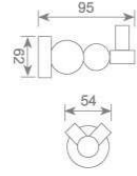

KD9912
单挂钩
Single robe hook
Size:54X95X62mm