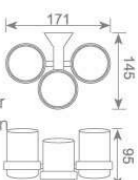

**KD5520**  
皂液瓶  
Soap dispenser holder  
Size:123X98X190mm

**KD5508**  
纸巾架  
Paper holder  
Size:140X68X155mm

**KD5513**  
马桶刷  
Toilet brush holder  
Size:153X115X360mm

**KD5509**  
毛巾环  
Towel ring  
Size:185X85X200mm

**KD5512**  
单挂钩  
Single robe hook  
Size:60X85X60mm

**KD5515**  
皂篮  
Soap basket  
Size:215X112X60mm

**KD5511**  
双挂钩  
Double robe hook  
Size:60X85X60mm

**KD5507**  
皂碟  
Soap dish holder  
Size:143X128X60mm

**KD5506**  
单杯座  
Single tumbler holder  
Size:123X98X95mm

**KD5505**  
双杯座  
Double tumbler holder  
Size:171X98X95mm

**KD5517**  
三杯座  
Three tumbler holder  
Size:171X145X95mm

**KD5522**  
 双层玻璃置物架  
 Double glass shelf  
 Size:450X130X420mm