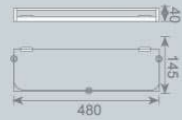

KD308
双层扇形玻璃置物架
Double glass shelf
Size:350X250X350mm