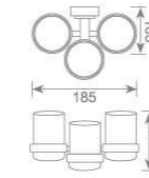

**KD8809**  
毛巾环  
Towel ring  
Size:185X76X208mm

**KD8819**  
梯形毛巾环  
Towel ring  
Size:190X76X191mm

**KD8820**  
皂液瓶  
Soap dispenser holder  
Size:72X170X192mm

**KD8813**  
马桶刷  
Toilet brush holder  
Size:170X130X360mm

**KD8903**  
单层毛巾架  
Single towel shelf  
Size:685X220X60mm

**KD8904**  
双层毛巾架  
Double towel shelf  
Size:685X220X153mm

**KD8913**  
马桶刷  
Toilet brush holder  
Size:170X130X360mm

**KD8921**  
单层玻璃置物架  
Single glass shelf  
Size:517X155X75mm

**KD8922**  
双层玻璃置物架  
Double glass shelf  
Size:450X130X420mm

**KD8908**  
纸巾架  
Paper holder  
Size:140X76X155mm

**KD8920**  
皂液瓶  
Soap dispenser holder  
Size:72X170X192mm

**KD8909**  
毛巾环  
Towel ring  
Size:185X76X206mm

**KD8919**  
梯形毛巾环  
Towel ring  
Size:190X76X191mm

**KD8915**  
皂篮  
Soap basket  
Size:140X176X65mm

**KD8917**  
三杯座  
Three tumbler holder  
Size:185X165X95mm

**KD8905**  
双杯座  
Double tumbler holder  
Size:185X95X95mm