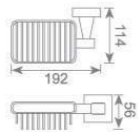

### KD2204

双层毛巾架  
Double towel shelf  
Size: 575X237X134mm

22 欧式红古铜系列

**KD2212**  
单挂钩  
Single robe hook  
Size:47X72X47mm

**KD2211**  
双挂钩  
Double robe hook  
Size:101X72X47mm

**KD2215**  
皂篮  
Soap basket  
Size:192X114X56mm