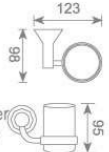

**KD5520**  
皂液瓶  
Soap dispenser holder  
Size:123X98X190mm

**KD5508**  
纸巾架  
Paper holder  
Size:140X68X155mm

**KD5513**  
马桶刷  
Toilet brush holder  
Size:153X115X360mm

**KD5509**  
毛巾环  
Towel ring  
Size:185X85X200mm

**KD5512**  
单挂钩  
Single robe hook  
Size:60X85X60mm

**KD5515**  
皂篮  
Soap basket  
Size:215X112X60mm

**KD5511**  
双挂钩  
Double robe hook  
Size:60X85X60mm

**KD5507**  
皂碟  
Soap dish holder  
Size:143X128X60mm

**KD5506**  
单杯座  
Single tumbler holder  
Size:123X98X95mm

**KD5505**  
双杯座  
Double tumbler holder  
Size:171X98X95mm

**KD5517**  
三杯座  
Three tumbler holder  
Size:171X145X95mm

**KD5522**  
 双层玻璃置物架  
 Double glass shelf  
 Size:450X130X420mm