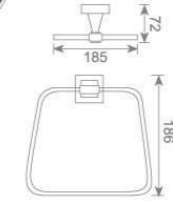

**KD2213**  
马桶刷  
Toilet brush holder  
Size:165X128X360mm

**KD2221**  
单层玻璃置物架  
Single glass shelf  
Size:517X155X75mm

**KD2222**  
双层玻璃置物架  
Double glass shelf  
Size:450X130X420mm

**KD2215**  
皂篮  
Soap basket  
Size:192X114X56mm

**KD2208**  
纸巾架  
Paper holder  
Size:140X80X150mm

**KD2211**  
双挂钩  
Double robe hook  
Size:101X72X47mm

**KD2212**  
单挂钩  
Single robe hook  
Size:47X72X47mm

**KD2209**  
毛巾环  
Towel ring  
Size:185X70X200mm

**KD2219**  
梯形毛巾环  
Towel ring  
Size:185X72X186mm

**KD2220**  
皂液瓶  
Soap dispenser holder  
Size:71X171X192mm

**KD2205**  
双杯座  
Double tumbler holder  
Size:185X92X95mm

**KD2206**  
单杯座  
Single tumbler holder  
Size:126X117X95mm