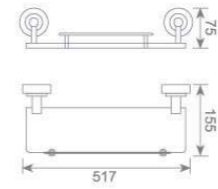

KD2021
单层玻璃置物架
Single glass shelf
Size:517X155X75mm