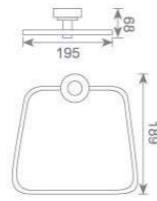

**KD2911**  
双挂钩  
Double robe hook  
Size:86X70X48mm

**KD2912**  
单挂钩  
Single robe hook  
Size:48X70X48mm

**KD2915**  
皂篮  
Soap basket  
Size:197X110X61mm

**KD2913**  
马桶刷  
Toilet brush holder  
Size:150X120X360mm

**KD2921**  
单层玻璃置物架  
Single glass shelf  
Size:517X155X75mm

**KD2922**  
双层玻璃置物架  
Double glass shelf  
Size:450X130X420mm

**KD2909**  
毛巾环  
Towel ring  
Size:185X70X200mm

**KD2919**  
梯形毛巾环  
Towel ring  
Size:190X70X186mm

**KD2920**  
皂液瓶  
Soap dispenser holder  
Size:135X100X192mm

**KD2905**  
双杯座  
Double tumbler holder  
Size:185X89X95mm

**KD2906**  
单杯座  
Single tumbler holder  
Size:135X100X95mm

**KD2907**  
皂碟  
Soap dish holder  
Size:153X120X72mm

**KD2009**  
毛巾环  
Towel ring  
Size:185X68X205mm

**KD2019**  
梯形毛巾环  
Towel ring  
Size:190X68X195mm

**KD2007**  
皂碟  
Soap dish holder  
Size:150X120X72mm

**KD2011**  
双挂钩  
Double robe hook  
Size:60X68X59mm