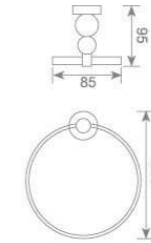

**KD9905**  
双杯座  
Double tumbler holder  
Size:185X118X95mm

**KD9917**  
三杯座  
Three tumbler holder  
Size:185X189X95mm

**KD9915**  
皂篮  
Soap basket  
Size:221X132X65mm

**KD9908**  
纸巾架  
Paper holder  
Size:145X95X155mm

99 天然黄宝石 (宝葫芦) 系列

**KD9909**  
毛巾环  
Towel ring  
Size:185X95X206mm

**KD9919**  
梯形毛巾环  
Towel ring  
Size:195X95X191mm

**KD9913**  
马桶刷  
Toilet brush holder  
Size:184X140X360mm

**KD9920**  
皂液瓶  
Soap dispenser holder  
Size:73X183X192mm