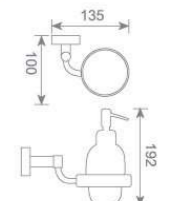

**KD2911**  
双挂钩  
Double robe hook  
Size:86X70X48mm

**KD2912**  
单挂钩  
Single robe hook  
Size:48X70X48mm

**KD2915**  
皂篮  
Soap basket  
Size:197X110X61mm

**KD2913**  
马桶刷  
Toilet brush holder  
Size:150X120X360mm

**KD2921**  
单层玻璃置物架  
Single glass shelf  
Size:517X155X75mm

**KD2922**  
双层玻璃置物架  
Double glass shelf  
Size:450X130X420mm

**KD2909**  
毛巾环  
Towel ring  
Size:185X70X200mm

**KD2919**  
梯形毛巾环  
Towel ring  
Size:190X70X186mm

**KD2920**  
皂液瓶  
Soap dispenser holder  
Size:135X100X192mm

**KD2905**  
双杯座  
Double tumbler holder  
Size:185X89X95mm

**KD2906**  
单杯座  
Single tumbler holder  
Size:135X100X95mm

**KD2907**  
皂碟  
Soap dish holder  
Size:153X120X72mm