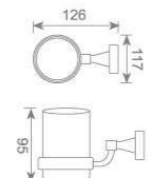

**KD2208**  
纸巾架  
Paper holder  
Size:140X80X150mm

**KD2211**  
双挂钩  
Double robe hook  
Size:101X72X47mm

**KD2212**  
单挂钩  
Single robe hook  
Size:47X72X47mm

**KD2209**  
毛巾环  
Towel ring  
Size:185X70X200mm

**KD2219**  
梯形毛巾环  
Towel ring  
Size:185X72X186mm

**KD2220**  
皂液瓶  
Soap dispenser holder  
Size:71X171X192mm

**KD2205**  
双杯座  
Double tumbler holder  
Size:185X92X95mm

**KD2206**  
单杯座  
Single tumbler holder  
Size:126X117X95mm