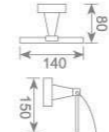

KD2207
皂碟
Soap dish holder
Size:145X127X70mm