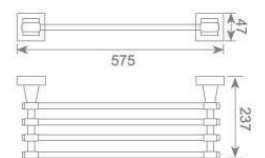

KD2203

单层毛巾架
Single towel shelf
Size: 575X237X47mm