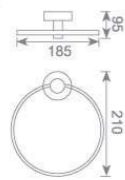

**KD2101**  
单杆毛巾架  
Single towel bar  
Size:585X70X50mm

**KD2609**  
毛巾环  
Towel ring  
Size: 185X95X210mm

**KD2620**  
皂液瓶  
Soap dispenser holder  
Size: 73X183X192mm

**KD2612**  
单挂钩  
Single robe hook  
Size: 54X95X62mm