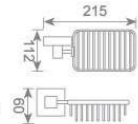

21 304#全钢拉丝系列

**KD2109**  
毛巾环  
Towel ring  
Size:185X85X200mm

**KD2111**  
双挂钩  
Double robe hook  
Size:60X85X60mm

**KD2112**  
单挂钩  
Single robe hook  
Size:50X85X50mm

**KD2115**  
皂篮  
Soap basket  
Size:215X112X60mm