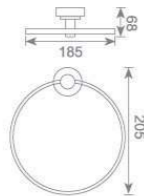

**KD2921**  
单层玻璃置物架  
Single glass shelf  
Size:517X155X75mm

**KD2922**  
双层玻璃置物架  
Double glass shelf  
Size:450X130X420mm

**KD2909**  
毛巾环  
Towel ring  
Size:185X70X200mm

**KD2919**  
梯形毛巾环  
Towel ring  
Size:190X70X186mm

**KD2920**  
皂液瓶  
Soap dispenser holder  
Size:135X100X192mm

**KD2905**  
双杯座  
Double tumbler holder  
Size:185X89X95mm

**KD2906**  
单杯座  
Single tumbler holder  
Size:135X100X95mm

**KD2907**  
皂碟  
Soap dish holder  
Size:153X120X72mm

**KD2009**  
毛巾环  
Towel ring  
Size:185X68X205mm

**KD2019**  
梯形毛巾环  
Towel ring  
Size:190X68X195mm

**KD2007**  
皂碟  
Soap dish holder  
Size:150X120X72mm

**KD2011**  
双挂钩  
Double robe hook  
Size:60X68X59mm