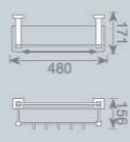

KD6362
网篮
Single tumbler holder
Size:200X200X45mm