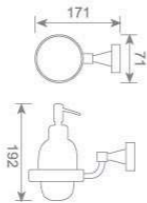

KD2205
双杯座
Double tumbler holder
Size:185X92X95mm