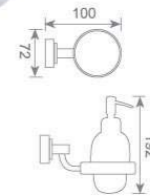

**KD2009**  
毛巾环  
Towel ring  
Size:185X68X205mm

**KD2019**  
梯形毛巾环  
Towel ring  
Size:190X68X195mm

**KD2007**  
皂碟  
Soap dish holder  
Size:150X120X72mm

**KD2011**  
双挂钩  
Double robe hook  
Size:60X68X59mm

**KD2012**  
单挂钩  
Single robe hook  
Size:55X68X67mm

**KD2020**  
皂液瓶  
Soap dispenser holder  
Size:72X100X192mm

**KD2015**  
皂篮  
Soap basket  
Size:210X135X60mm

**KD2013**  
马桶刷  
Toilet brush holder  
Size:149X119X360mm