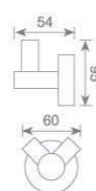

KD2611
双挂钩
Double robe hook
Size: 54X95X60mm