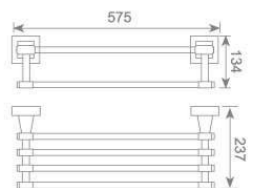

KD2204

双层毛巾架
Double towel shelf
Size: 575X237X134mm