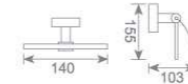

**KD2902**  
双杆毛巾架  
Double towel bar  
Size:573X112X48mm

**KD2903**  
单层毛巾架  
Single towel shelf  
Size:573X215X48mm

**KD2904**  
双层毛巾架  
Double towel shelf  
Size:573X215X153mm

**KD2908**  
纸巾架  
Paper holder  
Size:140X103X155mm

**KD2911**  
双挂钩  
Double robe hook  
Size:86X70X48mm

**KD2912**  
单挂钩  
Single robe hook  
Size:48X70X48mm

**KD2915**  
皂篮  
Soap basket  
Size:197X110X61mm

**KD2913**  
马桶刷  
Toilet brush holder  
Size:150X120X360mm