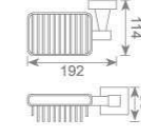

**KD2213**  
马桶刷  
Toilet brush holder  
Size:165X128X360mm

**KD2221**  
单层玻璃置物架  
Single glass shelf  
Size:517X155X75mm

**KD2222**  
双层玻璃置物架  
Double glass shelf  
Size:450X130X420mm

**KD2215**  
皂篮  
Soap basket  
Size:192X114X56mm