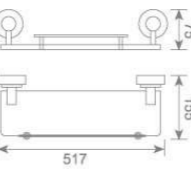

KD2522

双层玻璃置物架
Double glass shelf
Size:450X130X420mm