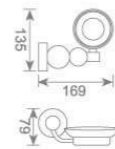

**KD9804**  
双层毛巾架  
Double layer towel rack  
Size:629X253X154mm

98 天然黑宝石 (宝葫芦) 系列

(设计意念的别具匠心, 豪华实用的风格特色, 是现代科技与生活艺术的完美结合.)

**KD9811**  
双挂钩  
Double robe hook  
Size: 54X95X60mm

**KD9812**  
单挂钩  
Single robe hook  
Size: 54X95X60mm

**KD9813**  
马桶刷  
Toilet brush  
Size: 184X140X360mm

**KD9821**  
单层玻璃置物架  
Single glass shelf  
Size: 517X155X75mm

**KD9815**  
皂篮  
Soap basket  
Size: 221X132X65mm

**KD9808**  
纸巾架  
Paper holder  
Size: 145X95X155mm

**KD9807**  
皂碟  
Soap dish holder  
Size: 169X135X79mm

**KD9809**  
毛巾环  
Towel ring  
Size: 95X206X95mm

**KD9820**  
皂液瓶  
Soap dispenser holder  
Size: 73X183X192mm

**KD9806**  
单杯座  
Single tumbler holder  
Size: 145X118X95mm

**KD9805**  
双杯座  
Double tumbler holder  
Size: 185X118X95mm

**KD9817**  
三杯座  
Three tumbler holder  
Size: 185X189X95mm

**KD9822**  
双层玻璃置物架  
Double glass shelf  
Size: 450X130X420mm

**KD9819**  
梯形毛巾环  
Towel ring  
Size: 190X95X191mm