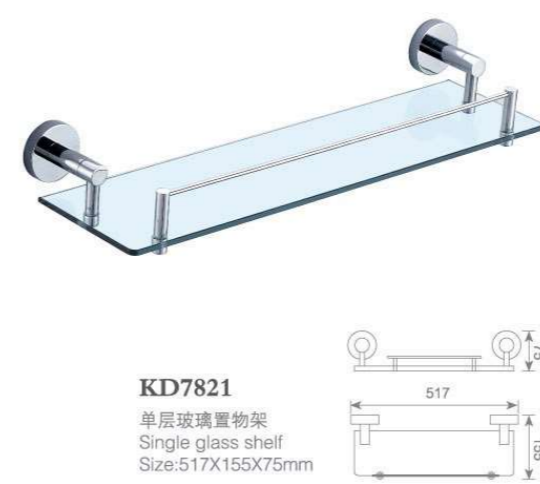

**KD7804**  
双层毛巾架  
Double towel shelf  
Size:655X220X153mm

**KD7803**  
单层毛巾架  
Single towel shelf  
Size:655X220X55mm

**KD7802**  
双杆毛巾架  
Double towel bar  
Size:655X120X55mm

**KD7801**  
单杆毛巾架  
Single towel bar  
Size:655X74X55mm

**KD7821**  
单层玻璃置物架  
Single glass shelf  
Size:517X155X75mm

**KD7822**  
双层玻璃置物架  
Double glass shelf  
Size:450X130X420mm

79 304#全钢 ( 镜面 ) 系列

**KD7920**  
皂液瓶  
Soap dispenser holder  
Size:123X98X190mm