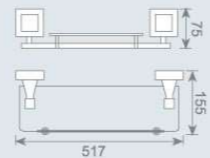

**KD2209**  
毛巾环  
Towel ring  
Size:185X70X200mm

**KD2213**  
马桶刷  
Toilet brush holder  
Size:165X128X360mm

**KD2221**  
单层玻璃置物架  
Single glass shelf  
Size:517X155X75mm

**KD2222**  
双层玻璃置物架  
Double glass shelf  
Size:450X130X420mm

22 欧式红古铜系列

**KD2201**  
单杆毛巾架  
Single towel bar  
Size:575X70X47mm

**KD2202**  
双杆毛巾架  
Double towel bar  
Size:575X128X47mm

**KD2203**  
单层毛巾架  
Single towel shelf  
Size:575X237X47mm

**KD2204**  
双层毛巾架  
Double towel shelf  
Size:575X237X134mm

**KD2213**  
马桶刷  
Toilet brush holder  
Size:165X128X360mm

**KD2221**  
单层玻璃置物架  
Single glass shelf  
Size:517X155X75mm

**KD2222**  
双层玻璃置物架  
Double glass shelf  
Size:450X130X420mm

**KD2215**  
皂篮  
Soap basket  
Size:192X114X56mm