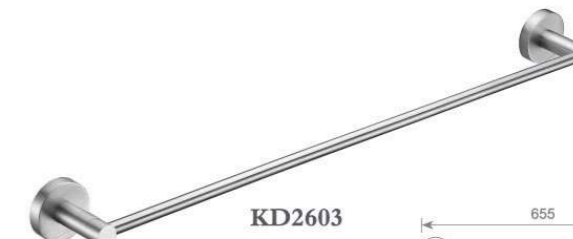

KD2603
单杆毛巾架
Single towel bar
Size: 655X74X55mm