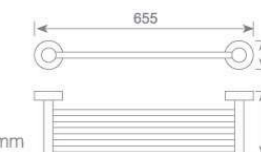

KD2602
双杆毛巾架
Double towel bar
Size: 655X115X55mm