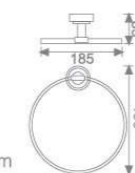

**KD6806**  
单杯座  
Single tumbler holder  
Size: 130X117X95mm

**KD6807**  
皂碟  
Soap dish holder  
Size: 150X140X75mm

**KD6813**  
马桶刷  
Toilet brush holder  
Size: 165X135X360mm

**KD6808**  
纸巾架  
Paper holder  
Size: 140X120X145mm

**KD6811**  
双挂钩  
Double robe hook  
Size: 88X85X55mm

**KD6812**  
单挂钩  
Single robe hook  
Size: 55X86X55mm

**KD6815**  
皂篮  
Soap basket  
Size: 195X143X63mm

**KD6819**  
梯形毛巾环  
Towel ring  
Size: 190X85X195mm

**KD6809**  
毛巾环  
Towel ring  
Size: 185X82X203mm

**KD6820**  
皂液瓶  
Soap dispenser holder  
Size: 70X159X192mm

**KD6821**  
单层玻璃置物架  
Single glass shelf  
Size: 517X155X75mm

**KD6822**  
双层玻璃置物架  
Double glass shelf  
Size: 450X130X420mm