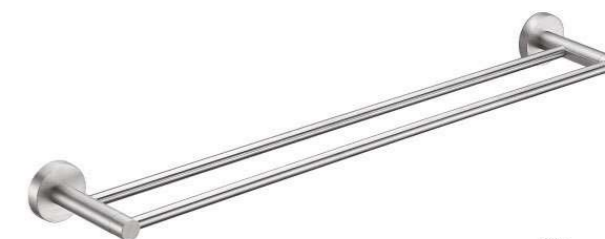

KD2602
双杆毛巾架
Double towel bar
Size: 655X115X55mm