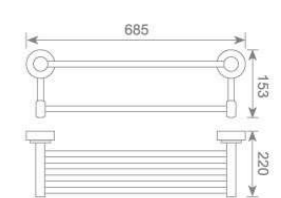

**KD9921**  
单层玻璃置物架  
Single glass shelf  
Size:517X155X75mm

**KD9922**  
双层玻璃置物架  
Double glass shelf  
Size:450X130X420mm

## 88 天然黑宝石系列

**KD8801**  
单杆毛巾架  
Single towel bar  
Size:685X85X60mm

**KD8802**  
双杆毛巾架  
Double towel bar  
Size:685X120X60mm

**KD8803**  
单层毛巾架  
Single towel shelf  
Size:685X220X60mm

**KD8804**  
双层毛巾架  
Double towel shelf  
Size:685X220X153mm

**KD8806**  
单杯座  
Single tumbler holder  
Size:150X100X95mm

**KD8805**  
双杯座  
Double tumbler holder  
Size:185X95X95mm

**KD8817**  
三杯座  
Three tumbler holder  
Size:185X165X95mm

**KD8815**  
皂篮  
Soap basket  
Size:140X175X65mm