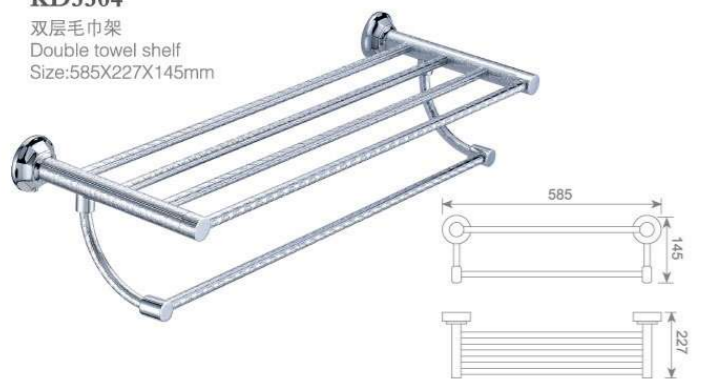

**KD5521**  
 单层玻璃置物架  
 Single glass shelf  
 Size:517X155X75mm

**KD5521 铬色**  
 单层玻璃置物架  
 Single glass shelf  
 Size:517X155X75mm

**KD5522 铬色**  
 双层玻璃置物架  
 Double glass shelf  
 Size:450X130X420mm

**KD5501**

单杆毛巾架  
Single towel bar  
Size:585X85X60mm

**KD5502**

双杆毛巾架  
Double towel bar  
Size:585X122X60mm

**KD5503**

单层毛巾架  
Single towel shelf  
Size:585X227X60mm

**KD5504**

双层毛巾架  
Double towel shelf  
Size:585X227X145mm

**KD5515**

皂篮  
Soap basket  
Size:213X128X60mm

**KD5509**

毛巾环  
Towel ring  
Size:185X85X209mm

**KD5513**

马桶刷  
Toilet brush holder  
Size:153X115X360mm

**KD5512**

单挂钩  
Single robe hook  
Size:60X85X60mm