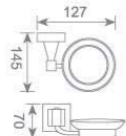

### KD2204

双层毛巾架  
Double towel shelf  
Size: 575X237X134mm

22 欧式红古铜系列

**KD2212**  
单挂钩  
Single robe hook  
Size:47X72X47mm

**KD2211**  
双挂钩  
Double robe hook  
Size:101X72X47mm

**KD2215**  
皂篮  
Soap basket  
Size:192X114X56mm

**KD2208**  
纸巾架  
Paper holder  
Size:140X80X150mm

**KD2207**  
皂碟  
Soap dish holder  
Size:145X127X70mm

**KD2220**  
皂液瓶  
Soap dispenser holder  
Size:71X171X192mm

**KD2205**  
双杯座  
Double tumbler holder  
Size:185X92X95mm