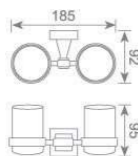

### KD2204

双层毛巾架  
Double towel shelf  
Size: 575X237X134mm

22 欧式红古铜系列

**KD2212**  
单挂钩  
Single robe hook  
Size:47X72X47mm

**KD2211**  
双挂钩  
Double robe hook  
Size:101X72X47mm

**KD2215**  
皂篮  
Soap basket  
Size:192X114X56mm

**KD2208**  
纸巾架  
Paper holder  
Size:140X80X150mm

**KD2207**  
皂碟  
Soap dish holder  
Size:145X127X70mm

**KD2220**  
皂液瓶  
Soap dispenser holder  
Size:71X171X192mm

**KD2205**  
双杯座  
Double tumbler holder  
Size:185X92X95mm