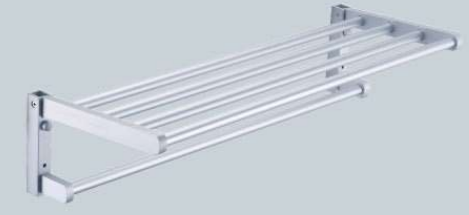

**KD305**  
 单层扇形玻璃置物架  
 Single glass shelf  
 Size:480X150X40mm

**KD304**  
 单层玻璃置物架  
 Single glass shelf  
 Size:480X150X40mm

**KD7982**  
 网篮  
 Single tumbler holder  
 Size:200X200X45mm

**KD7282**  
 网篮  
 Single tumbler holder  
 Size:200X200X45mm