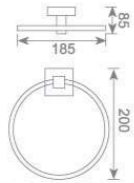

KD2111
双挂钩
Double robe hook
Size:60X85X60mm