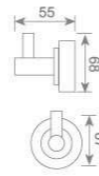

KD2020
皂液瓶
Soap dispenser holder
Size:72X100X192mm