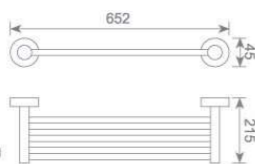

**KD6809**  
毛巾环  
Towel ring  
Size: 185X82X203mm

**KD6820**  
皂液瓶  
Soap dispenser holder  
Size: 70X159X192mm

**KD6821**  
单层玻璃置物架  
Single glass shelf  
Size: 517X155X75mm

**KD6822**  
双层玻璃置物架  
Double glass shelf  
Size: 450X130X420mm

**KD2501**

单杆毛巾架  
Single towel bar  
Size:652X62X45mm

**KD2502**

双杆毛巾架  
Double towel bar  
Size:652X110X45mm

**KD2503**

单层毛巾架  
Single towel shelf  
Size:652X215X45mm

**KD2504**

双层毛巾架  
Double towel shelf  
Size:652X215X110mm