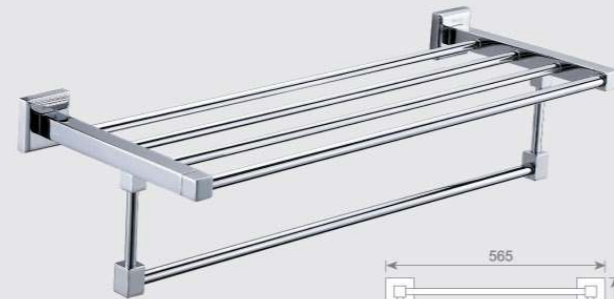

KD1902
双杆毛巾架
Double towel bar
Size:565X110X48mm

KD1904
双层毛巾架
Double towel shelf
Size:565X220X155mm