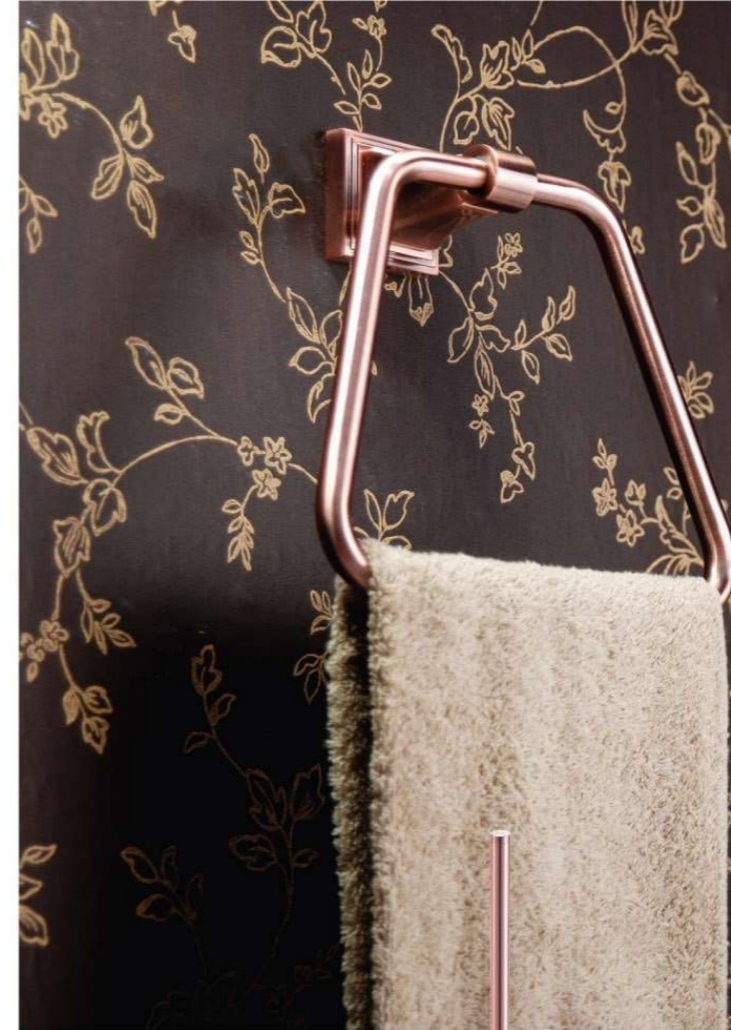

22 欧式红古铜系列

PRODUCTS
Attention:
Product appearance registration,
Do not imitation!

VICKY BLANEY
维奇 布兰妮

22 欧式红古铜系列