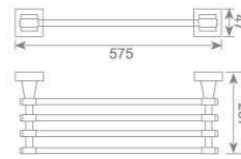

**KD2209**  
毛巾环  
Towel ring  
Size:185X70X200mm

**KD2213**  
马桶刷  
Toilet brush holder  
Size:165X128X360mm

**KD2221**  
单层玻璃置物架  
Single glass shelf  
Size:517X155X75mm

**KD2222**  
双层玻璃置物架  
Double glass shelf  
Size:450X130X420mm

22 欧式红古铜系列

**KD2201**  
单杆毛巾架  
Single towel bar  
Size:575X70X47mm

**KD2202**  
双杆毛巾架  
Double towel bar  
Size:575X128X47mm

**KD2203**  
单层毛巾架  
Single towel shelf  
Size:575X237X47mm

**KD2204**  
双层毛巾架  
Double towel shelf  
Size:575X237X134mm

**KD2213**  
马桶刷  
Toilet brush holder  
Size:165X128X360mm

**KD2221**  
单层玻璃置物架  
Single glass shelf  
Size:517X155X75mm

**KD2222**  
双层玻璃置物架  
Double glass shelf  
Size:450X130X420mm

**KD2215**  
皂篮  
Soap basket  
Size:192X114X56mm