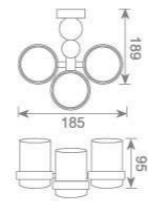

**KD9813**  
马桶刷  
Toilet brush  
Size: 184X140X360mm

**KD9821**  
单层玻璃置物架  
Single glass shelf  
Size: 517X155X75mm

**KD9815**  
皂篮  
Soap basket  
Size: 221X132X65mm

**KD9808**  
纸巾架  
Paper holder  
Size: 145X95X155mm

**KD9807**  
皂碟  
Soap dish holder  
Size: 169X135X79mm

**KD9809**  
毛巾环  
Towel ring  
Size: 95X206X95mm

**KD9820**  
皂液瓶  
Soap dispenser holder  
Size: 73X183X192mm

**KD9806**  
单杯座  
Single tumbler holder  
Size: 145X118X95mm

**KD9805**  
双杯座  
Double tumbler holder  
Size: 185X118X95mm

**KD9817**  
三杯座  
Three tumbler holder  
Size: 185X189X95mm

**KD9822**  
双层玻璃置物架  
Double glass shelf  
Size: 450X130X420mm

**KD9819**  
梯形毛巾环  
Towel ring  
Size: 190X95X191mm