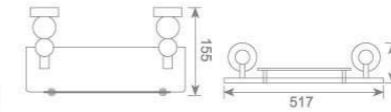

99 天然黄宝石 (宝葫芦) 系列

**KD9909**  
毛巾环  
Towel ring  
Size:185X95X206mm

**KD9919**  
梯形毛巾环  
Towel ring  
Size:195X95X191mm

**KD9913**  
马桶刷  
Toilet brush holder  
Size:184X140X360mm

**KD9920**  
皂液瓶  
Soap dispenser holder  
Size:73X183X192mm

**KD9921**  
单层玻璃置物架  
Single glass shelf  
Size:517X155X75mm

**KD9922**  
双层玻璃置物架  
Double glass shelf  
Size:450X130X420mm