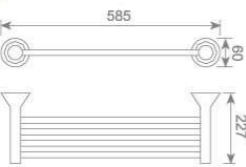

**KD8906**  
单杯座  
Single tumbler holder  
Size:150X100X95mm

**KD8907**  
皂碟  
Soap dish holder  
Size:155X125X65mm

**KD8912**  
单挂钩  
Single robe hook  
Size:60X76X65mm

**KD8911**  
双挂钩  
Double robe hook  
Size:60X76X65mm

**KD5501**  
单杆毛巾架  
Single towel bar  
Size:585X85X60mm

**KD5502**  
双杆毛巾架  
Double towel bar  
Size:585X122X60mm

**KD5503**  
单层毛巾架  
Single towel shelf  
Size:585X227X60mm

**KD5504**  
双层毛巾架  
Double towel shelf  
Size:585X227X145mm