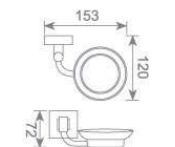

**KD2911**  
双挂钩  
Double robe hook  
Size:86X70X48mm

**KD2912**  
单挂钩  
Single robe hook  
Size:48X70X48mm

**KD2915**  
皂篮  
Soap basket  
Size:197X110X61mm

**KD2913**  
马桶刷  
Toilet brush holder  
Size:150X120X360mm

**KD2921**  
单层玻璃置物架  
Single glass shelf  
Size:517X155X75mm

**KD2922**  
双层玻璃置物架  
Double glass shelf  
Size:450X130X420mm

**KD2909**  
毛巾环  
Towel ring  
Size:185X70X200mm

**KD2919**  
梯形毛巾环  
Towel ring  
Size:190X70X186mm

**KD2920**  
皂液瓶  
Soap dispenser holder  
Size:135X100X192mm

**KD2905**  
双杯座  
Double tumbler holder  
Size:185X89X95mm

**KD2906**  
单杯座  
Single tumbler holder  
Size:135X100X95mm

**KD2907**  
皂碟  
Soap dish holder  
Size:153X120X72mm

**KD2009**  
毛巾环  
Towel ring  
Size:185X68X205mm

**KD2019**  
梯形毛巾环  
Towel ring  
Size:190X68X195mm

**KD2007**  
皂碟  
Soap dish holder  
Size:150X120X72mm

**KD2011**  
双挂钩  
Double robe hook  
Size:60X68X59mm