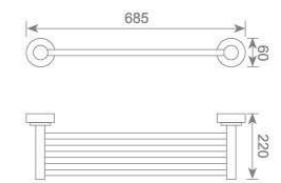

## 88 天然黑宝石系列

**KD8801**  
单杆毛巾架  
Single towel bar  
Size:685X85X60mm

**KD8802**  
双杆毛巾架  
Double towel bar  
Size:685X120X60mm

**KD8803**  
单层毛巾架  
Single towel shelf  
Size:685X220X60mm

**KD8804**  
双层毛巾架  
Double towel shelf  
Size:685X220X153mm

**KD8806**  
单杯座  
Single tumbler holder  
Size:150X100X95mm

**KD8805**  
双杯座  
Double tumbler holder  
Size:185X95X95mm

**KD8817**  
三杯座  
Three tumbler holder  
Size:185X165X95mm

**KD8815**  
皂篮  
Soap basket  
Size:140X175X65mm