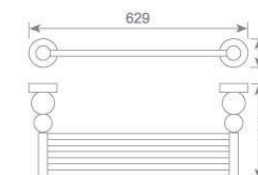

**KD9807**  
皂碟  
Soap dish holder  
Size: 169X135X79mm

**KD9809**  
毛巾环  
Towel ring  
Size: 95X206X95mm

**KD9820**  
皂液瓶  
Soap dispenser holder  
Size: 73X183X192mm

**KD9806**  
单杯座  
Single tumbler holder  
Size: 145X118X95mm

**KD9805**  
双杯座  
Double tumbler holder  
Size: 185X118X95mm

**KD9817**  
三杯座  
Three tumbler holder  
Size: 185X189X95mm

**KD9822**  
双层玻璃置物架  
Double glass shelf  
Size: 450X130X420mm

**KD9819**  
梯形毛巾环  
Towel ring  
Size: 190X95X191mm

**KD9901**  
单杆毛巾架  
Single towel bar  
Size:629X95X54mm

**KD9902**  
双杆毛巾架  
Double towel bar  
Size:629X155X54mm

**KD9903**  
单层毛巾架  
Single towel shelf  
Size:629X253X54mm

**KD9904**  
双层毛巾架  
Double towel shelf  
Size:629X253X154mm