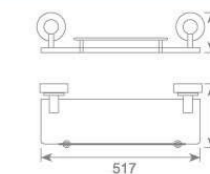

**KD5512**  
单挂钩  
Single robe hook  
Size:60X85X60mm

**KD5515**  
皂篮  
Soap basket  
Size:215X112X60mm

**KD5511**  
双挂钩  
Double robe hook  
Size:60X85X60mm

**KD5507**  
皂碟  
Soap dish holder  
Size:143X128X60mm

**KD5506**  
单杯座  
Single tumbler holder  
Size:123X98X95mm

**KD5505**  
双杯座  
Double tumbler holder  
Size:171X98X95mm

**KD5517**  
三杯座  
Three tumbler holder  
Size:171X145X95mm

**KD5522**  
 双层玻璃置物架  
 Double glass shelf  
 Size:450X130X420mm

**KD5521**  
 单层玻璃置物架  
 Single glass shelf  
 Size:517X155X75mm

**KD5521 铬色**  
 单层玻璃置物架  
 Single glass shelf  
 Size:517X155X75mm

**KD5522 铬色**  
 双层玻璃置物架  
 Double glass shelf  
 Size:450X130X420mm

**KD5501**