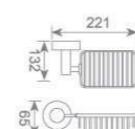

KD2615
皂篮
Soap basket
Size: 221X132X65mm

VICKY BLANEY
维奇 布兰妮

PRODUCTS
Attention:
Product appearance registration,
Do not imitation!