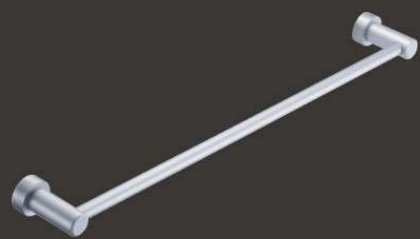

KD8224
单杆毛巾架
Single towel bar