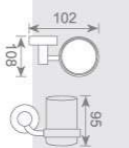

单杆毛巾架
Single towel bar
Size:652X62X45mm

双杆毛巾架
Double towel bar
Size:652X110X45mm

单层毛巾架
Single towel shelf
Size:652X215X45mm

双层毛巾架
Double towel shelf
Size:652X215X110mm

双挂钩
Double robe hook
Size:45X62X50mm

单挂钩
Single robe hook
Size:45X62X50mm

皂篮
Soap basket
Size:190X110X58mm

双杯座
Double tumbler holder
Size:185X88X95mm

单杯座
Single tumbler holder
Size:120X108X95mm

KD2507

皂碟
Soap dish holder
Size:150X118X56mm

马桶刷
Toilet brush holder
Size:158X125X360mm

皂液瓶
Soap dispenser holder
Size:72X145X192mm

纸巾架(密封)
Paper holder
Size:140X60X135mm

纸巾架
Paper holder
Size:140X60X135mm

毛巾环
Towel ring
Size:185X62X200mm

梯形毛巾环
Towel ring
Size:195X62X185mm

单层玻璃置物架
Single glass shelf
Size:517X155X75mm

双层玻璃置物架
Double glass shelf
Size:450X130X420mm