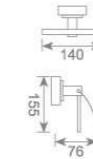

KD8920
皂液瓶
Soap dispenser holder
Size:72X170X192mm