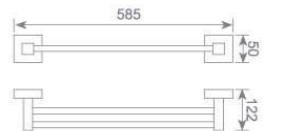

**KD2121**  
单层玻璃置物架  
Single glass shelf  
Size:517X155X75mm

21 304#全钢拉丝系列

**KD2104**  
双层毛巾架  
Double towel shelf  
Size:685X220X153mm

**KD2103**  
单层毛巾架  
Single towel shelf  
Size:585X220X55mm

**KD2102**  
双杆毛巾架  
Double towel bar  
Size:585X122X50mm