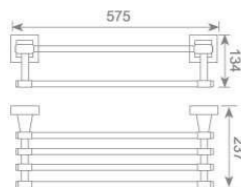

**KD2209**  
毛巾环  
Towel ring  
Size:185X70X200mm

**KD2213**  
马桶刷  
Toilet brush holder  
Size:165X128X360mm

**KD2221**  
单层玻璃置物架  
Single glass shelf  
Size:517X155X75mm

**KD2222**  
双层玻璃置物架  
Double glass shelf  
Size:450X130X420mm

22 欧式红古铜系列

**KD2201**  
单杆毛巾架  
Single towel bar  
Size:575X70X47mm

**KD2202**  
双杆毛巾架  
Double towel bar  
Size:575X128X47mm

**KD2203**  
单层毛巾架  
Single towel shelf  
Size:575X237X47mm

**KD2204**  
双层毛巾架  
Double towel shelf  
Size:575X237X134mm

**KD2213**  
马桶刷  
Toilet brush holder  
Size:165X128X360mm

**KD2221**  
单层玻璃置物架  
Single glass shelf  
Size:517X155X75mm

**KD2222**  
双层玻璃置物架  
Double glass shelf  
Size:450X130X420mm

**KD2215**  
皂篮  
Soap basket  
Size:192X114X56mm