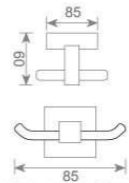

KD2111
双挂钩
Double robe hook
Size:60X85X60mm