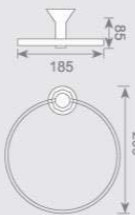

**KD5521**  
 单层玻璃置物架  
 Single glass shelf  
 Size:517X155X75mm

**KD5521 铬色**  
 单层玻璃置物架  
 Single glass shelf  
 Size:517X155X75mm

**KD5522 铬色**  
 双层玻璃置物架  
 Double glass shelf  
 Size:450X130X420mm

**KD5501**

单杆毛巾架  
Single towel bar  
Size:585X85X60mm

**KD5502**

双杆毛巾架  
Double towel bar  
Size:585X122X60mm

**KD5503**

单层毛巾架  
Single towel shelf  
Size:585X227X60mm

**KD5504**

双层毛巾架  
Double towel shelf  
Size:585X227X145mm

**KD5515**

皂篮  
Soap basket  
Size:213X128X60mm

**KD5509**

毛巾环  
Towel ring  
Size:185X85X209mm

**KD5513**

马桶刷  
Toilet brush holder  
Size:153X115X360mm

**KD5512**

单挂钩  
Single robe hook  
Size:60X85X60mm