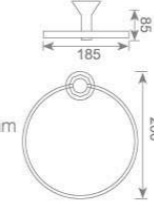

**KD5501**  
单杆毛巾架  
Single towel bar  
Size:585X85X60mm

**KD5502**  
双杆毛巾架  
Double towel bar  
Size:585X122X60mm

**KD5503**  
单层毛巾架  
Single towel shelf  
Size:585X227X60mm

**KD5504**  
双层毛巾架  
Double towel shelf  
Size:585X227X145mm

**KD5520**  
皂液瓶  
Soap dispenser holder  
Size:123X98X190mm

**KD5508**  
纸巾架  
Paper holder  
Size:140X68X155mm

**KD5513**  
马桶刷  
Toilet brush holder  
Size:153X115X360mm

**KD5509**  
毛巾环  
Towel ring  
Size:185X85X200mm

**KD5512**  
单挂钩  
Single robe hook  
Size:60X85X60mm

**KD5515**  
皂篮  
Soap basket  
Size:215X112X60mm

**KD5511**  
双挂钩  
Double robe hook  
Size:60X85X60mm

**KD5507**  
皂碟  
Soap dish holder  
Size:143X128X60mm