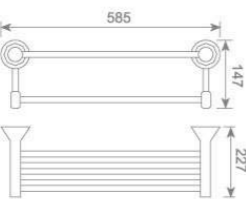

**KD8906**  
单杯座  
Single tumbler holder  
Size:150X100X95mm

**KD8907**  
皂碟  
Soap dish holder  
Size:155X125X65mm

**KD8912**  
单挂钩  
Single robe hook  
Size:60X76X65mm

**KD8911**  
双挂钩  
Double robe hook  
Size:60X76X65mm

**KD5501**  
单杆毛巾架  
Single towel bar  
Size:585X85X60mm

**KD5502**  
双杆毛巾架  
Double towel bar  
Size:585X122X60mm

**KD5503**  
单层毛巾架  
Single towel shelf  
Size:585X227X60mm

**KD5504**  
双层毛巾架  
Double towel shelf  
Size:585X227X145mm

**KD5520**  
皂液瓶  
Soap dispenser holder  
Size:123X98X190mm

**KD5508**  
纸巾架  
Paper holder  
Size:140X68X155mm

**KD5513**  
马桶刷  
Toilet brush holder  
Size:153X115X360mm

**KD5509**  
毛巾环  
Towel ring  
Size:185X85X200mm

**KD5512**  
单挂钩  
Single robe hook  
Size:60X85X60mm

**KD5515**  
皂篮  
Soap basket  
Size:215X112X60mm

**KD5511**  
双挂钩  
Double robe hook  
Size:60X85X60mm

**KD5507**  
皂碟  
Soap dish holder  
Size:143X128X60mm