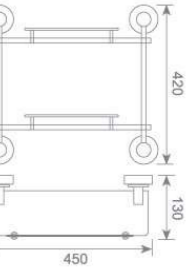

KD1915
皂篮
Soap basket
Size:215X132X60mm