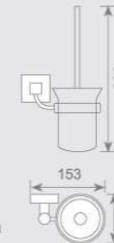

KD2121
单层玻璃置物架
Single glass shelf
Size:517X155X75mm