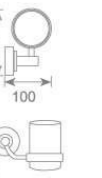

KD8907
皂碟
Soap dish holder
Size:155X125X65mm