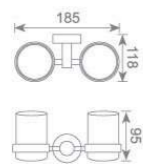

KD2605
双杯座
Double tumbler holder
Size: 185X118X95mm