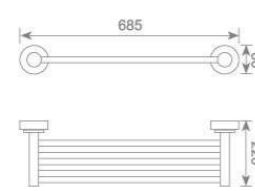

**KD8809**  
毛巾环  
Towel ring  
Size:185X76X208mm

**KD8819**  
梯形毛巾环  
Towel ring  
Size:190X76X191mm

**KD8820**  
皂液瓶  
Soap dispenser holder  
Size:72X170X192mm

**KD8813**  
马桶刷  
Toilet brush holder  
Size:170X130X360mm

**KD8821**  
单层玻璃置物架  
Single glass shelf  
Size:517X155X75mm

**KD8822**  
双层玻璃置物架  
Double glass shelf  
Size:450X130X420mm

**KD8901**  
单杆毛巾架  
Single towel bar  
Size:685X85X60mm

**KD8902**  
双杆毛巾架  
Double towel bar  
Size:685X120X60mm

**KD8903**  
单层毛巾架  
Single towel shelf  
Size:685X220X60mm

**KD8904**  
双层毛巾架  
Double towel shelf  
Size:685X220X153mm

**KD8913**  
马桶刷  
Toilet brush holder  
Size:170X130X360mm

**KD8921**  
单层玻璃置物架  
Single glass shelf  
Size:517X155X75mm