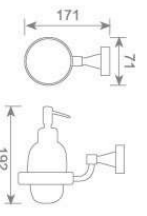

KD2205
双杯座
Double tumbler holder
Size:185X92X95mm