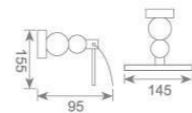

**KD9905**  
双杯座  
Double tumbler holder  
Size:185X118X95mm

**KD9917**  
三杯座  
Three tumbler holder  
Size:185X189X95mm

**KD9915**  
皂篮  
Soap basket  
Size:221X132X65mm

**KD9908**  
纸巾架  
Paper holder  
Size:145X95X155mm

99 天然黄宝石 (宝葫芦) 系列

**KD9909**  
毛巾环  
Towel ring  
Size:185X95X206mm

**KD9919**  
梯形毛巾环  
Towel ring  
Size:195X95X191mm

**KD9913**  
马桶刷  
Toilet brush holder  
Size:184X140X360mm

**KD9920**  
皂液瓶  
Soap dispenser holder  
Size:73X183X192mm