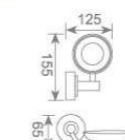

KD8912
单挂钩
Single robe hook
Size:60X76X65mm