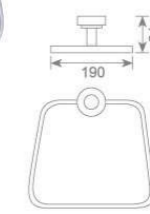

**KD8903**  
单层毛巾架  
Single towel shelf  
Size:685X220X60mm

**KD8904**  
双层毛巾架  
Double towel shelf  
Size:685X220X153mm

**KD8913**  
马桶刷  
Toilet brush holder  
Size:170X130X360mm

**KD8921**  
单层玻璃置物架  
Single glass shelf  
Size:517X155X75mm

**KD8922**  
双层玻璃置物架  
Double glass shelf  
Size:450X130X420mm

**KD8908**  
纸巾架  
Paper holder  
Size:140X76X155mm

**KD8920**  
皂液瓶  
Soap dispenser holder  
Size:72X170X192mm

**KD8909**  
毛巾环  
Towel ring  
Size:185X76X206mm

**KD8919**  
梯形毛巾环  
Towel ring  
Size:190X76X191mm

**KD8915**  
皂篮  
Soap basket  
Size:140X176X65mm

**KD8917**  
三杯座  
Three tumbler holder  
Size:185X165X95mm

**KD8905**  
双杯座  
Double tumbler holder  
Size:185X95X95mm