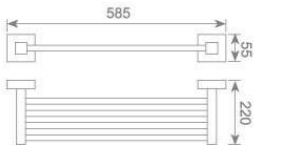

**KD2121**  
单层玻璃置物架  
Single glass shelf  
Size:517X155X75mm

21 304#全钢拉丝系列

**KD2104**  
双层毛巾架  
Double towel shelf  
Size:685X220X153mm

**KD2103**  
单层毛巾架  
Single towel shelf  
Size:585X220X55mm

**KD2102**  
双杆毛巾架  
Double towel bar  
Size:585X122X50mm