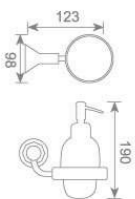

**KD5515**

皂篮  
Soap basket  
Size:213X128X60mm

**KD5509**

毛巾环  
Towel ring  
Size:185X85X209mm

**KD5513**

马桶刷  
Toilet brush holder  
Size:153X115X360mm

**KD5512**

单挂钩  
Single robe hook  
Size:60X85X60mm

**KD5511**

双挂钩  
Double robe hook  
Size:60X85X60mm

**KD5508**

纸巾架  
Paper holder  
Size:145X95X155mm

**KD5520**

皂液瓶  
Soap dispenser holder  
Size:123X98X190mm

**KD5517**

三杯座  
Three tumbler holder  
Size:171X145X95mm