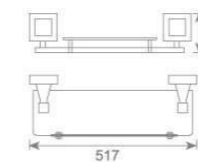

**KD2208**  
纸巾架  
Paper holder  
Size:140X80X150mm

**KD2207**  
皂碟  
Soap dish holder  
Size:145X127X70mm

**KD2220**  
皂液瓶  
Soap dispenser holder  
Size:71X171X192mm

**KD2205**  
双杯座  
Double tumbler holder  
Size:185X92X95mm

**KD2206**  
单杯座  
Single tumbler holder  
Size:126X117X95mm

**PRODUCTS**  
Attention:  
Product appearance registration,  
Do not imitation!

**VICKY BLANEY**  
维奇 布兰妮

22 欧式红古铜系列

**KD2219**  
梯形毛巾环  
Towel ring  
Size:195X72X197mm

**KD2209**  
毛巾环  
Towel ring  
Size:185X70X200mm

**KD2213**  
马桶刷  
Toilet brush holder  
Size:165X128X360mm

**KD2221**  
单层玻璃置物架  
Single glass shelf  
Size:517X155X75mm

**KD2222**  
双层玻璃置物架  
Double glass shelf  
Size:450X130X420mm