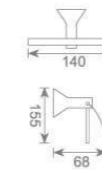

单杆毛巾架  
Single towel bar  
Size:585X85X60mm

**KD5502**

双杆毛巾架  
Double towel bar  
Size:585X122X60mm

**KD5503**

单层毛巾架  
Single towel shelf  
Size:585X227X60mm

**KD5504**

双层毛巾架  
Double towel shelf  
Size:585X227X145mm

**KD5515**

皂篮  
Soap basket  
Size:213X128X60mm

**KD5509**

毛巾环  
Towel ring  
Size:185X85X209mm

**KD5513**

马桶刷  
Toilet brush holder  
Size:153X115X360mm

**KD5512**

单挂钩  
Single robe hook  
Size:60X85X60mm

**KD5511**

双挂钩  
Double robe hook  
Size:60X85X60mm

**KD5508**

纸巾架  
Paper holder  
Size:145X95X155mm

**KD5520**

皂液瓶  
Soap dispenser holder  
Size:123X98X190mm

**KD5517**

三杯座  
Three tumbler holder  
Size:171X145X95mm