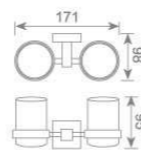

21 304#全钢拉丝系列

COURTLIKE STONE

The beautiful curve, the feeling of modern, lets us feel the breathing of great universe, is a light tain, is fog, comfort genrous.....

KD2121
单层玻璃置物架
Single glass shelf
Size:517X155X75mm

21 304#全钢拉丝系列