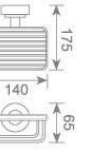

**KD8922**  
双层玻璃置物架  
Double glass shelf  
Size:450X130X420mm

**KD8908**  
纸巾架  
Paper holder  
Size:140X76X155mm

**KD8920**  
皂液瓶  
Soap dispenser holder  
Size:72X170X192mm

**KD8909**  
毛巾环  
Towel ring  
Size:185X76X206mm

**KD8919**  
梯形毛巾环  
Towel ring  
Size:190X76X191mm

**KD8915**  
皂篮  
Soap basket  
Size:140X176X65mm

**KD8917**  
三杯座  
Three tumbler holder  
Size:185X165X95mm

**KD8905**  
双杯座  
Double tumbler holder  
Size:185X95X95mm