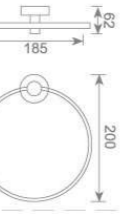

**KD2530**

纸巾架(密封)  
Paper holder  
Size:140X60X135mm

**KD2508**

纸巾架  
Paper holder  
Size:140X60X135mm

**KD2509**

毛巾环  
Towel ring  
Size:185X62X200mm

**KD2519**

梯形毛巾环  
Towel ring  
Size:195X62X185mm