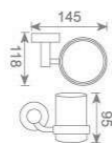

**KD2611**  
双挂钩  
Double robe hook  
Size: 54X95X60mm

**KD2608**  
纸巾架  
Paper holder  
Size: 145X95X155mm

**KD2605**  
双杯座  
Double tumbler holder  
Size: 185X118X95mm

**KD2606**  
单杯座  
Single tumbler holder  
Size: 145X118X95mm