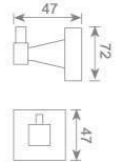

### KD2204

双层毛巾架  
Double towel shelf  
Size: 575X237X134mm

22 欧式红古铜系列

**KD2212**  
单挂钩  
Single robe hook  
Size:47X72X47mm

**KD2211**  
双挂钩  
Double robe hook  
Size:101X72X47mm

**KD2215**  
皂篮  
Soap basket  
Size:192X114X56mm