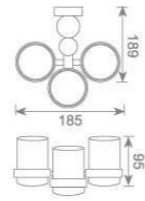

**KD9807**  
皂碟  
Soap dish holder  
Size: 169X135X79mm

**KD9809**  
毛巾环  
Towel ring  
Size: 95X206X95mm

**KD9820**  
皂液瓶  
Soap dispenser holder  
Size: 73X183X192mm

**KD9806**  
单杯座  
Single tumbler holder  
Size: 145X118X95mm

**KD9901**  
单杆毛巾架  
Single towel bar  
Size:629X95X54mm

**KD9902**  
双杆毛巾架  
Double towel bar  
Size:629X155X54mm

**KD9903**  
单层毛巾架  
Single towel shelf  
Size:629X253X54mm

**KD9904**  
双层毛巾架  
Double towel shelf  
Size:629X253X154mm

99 天然黄宝石 (宝葫芦) 系列

**KD9911**  
双挂钩  
Double robe hook  
Size:54X95X60mm

**KD9912**  
单挂钩  
Single robe hook  
Size:54X95X62mm

**KD9906**  
单杯座  
Single tumbler holder  
Size:145X118X95mm

**KD9907**  
皂碟  
Soap dish holder  
Size:169X135X79mm

**KD9905**  
双杯座  
Double tumbler holder  
Size:185X118X95mm

**KD9917**  
三杯座  
Three tumbler holder  
Size:185X189X95mm

**KD9915**  
皂篮  
Soap basket  
Size:221X132X65mm

**KD9908**  
纸巾架  
Paper holder  
Size:145X95X155mm