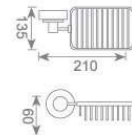

**KD2009**  
毛巾环  
Towel ring  
Size:185X68X205mm

**KD2019**  
梯形毛巾环  
Towel ring  
Size:190X68X195mm

**KD2007**  
皂碟  
Soap dish holder  
Size:150X120X72mm

**KD2011**  
双挂钩  
Double robe hook  
Size:60X68X59mm

**KD2012**  
单挂钩  
Single robe hook  
Size:55X68X67mm

**KD2020**  
皂液瓶  
Soap dispenser holder  
Size:72X100X192mm

**KD2015**  
皂篮  
Soap basket  
Size:210X135X60mm

**KD2013**  
马桶刷  
Toilet brush holder  
Size:149X119X360mm