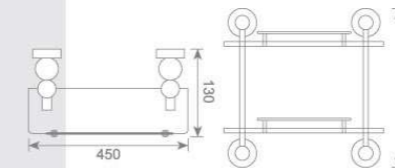

**KD9813**  
马桶刷  
Toilet brush  
Size: 184X140X360mm

**KD9821**  
单层玻璃置物架  
Single glass shelf  
Size: 517X155X75mm

**KD9815**  
皂篮  
Soap basket  
Size: 221X132X65mm

**KD9808**  
纸巾架  
Paper holder  
Size: 145X95X155mm

**KD9807**  
皂碟  
Soap dish holder  
Size: 169X135X79mm

**KD9809**  
毛巾环  
Towel ring  
Size: 95X206X95mm

**KD9820**  
皂液瓶  
Soap dispenser holder  
Size: 73X183X192mm

**KD9806**  
单杯座  
Single tumbler holder  
Size: 145X118X95mm

**KD9805**  
双杯座  
Double tumbler holder  
Size: 185X118X95mm

**KD9817**  
三杯座  
Three tumbler holder  
Size: 185X189X95mm

**KD9822**  
双层玻璃置物架  
Double glass shelf  
Size: 450X130X420mm

**KD9819**  
梯形毛巾环  
Towel ring  
Size: 190X95X191mm