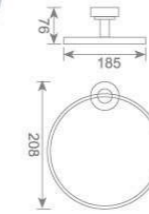

**KD8809**  
毛巾环  
Towel ring  
Size:185X76X208mm

**KD8819**  
梯形毛巾环  
Towel ring  
Size:190X76X191mm

**KD8820**  
皂液瓶  
Soap dispenser holder  
Size:72X170X192mm

**KD8813**  
马桶刷  
Toilet brush holder  
Size:170X130X360mm

**KD8903**  
单层毛巾架  
Single towel shelf  
Size:685X220X60mm

**KD8904**  
双层毛巾架  
Double towel shelf  
Size:685X220X153mm

**KD8913**  
马桶刷  
Toilet brush holder  
Size:170X130X360mm

**KD8921**  
单层玻璃置物架  
Single glass shelf  
Size:517X155X75mm

**KD8922**  
双层玻璃置物架  
Double glass shelf  
Size:450X130X420mm

**KD8908**  
纸巾架  
Paper holder  
Size:140X76X155mm

**KD8920**  
皂液瓶  
Soap dispenser holder  
Size:72X170X192mm

**KD8909**  
毛巾环  
Towel ring  
Size:185X76X206mm

**KD8919**  
梯形毛巾环  
Towel ring  
Size:190X76X191mm

**KD8915**  
皂篮  
Soap basket  
Size:140X176X65mm

**KD8917**  
三杯座  
Three tumbler holder  
Size:185X165X95mm

**KD8905**  
双杯座  
Double tumbler holder  
Size:185X95X95mm