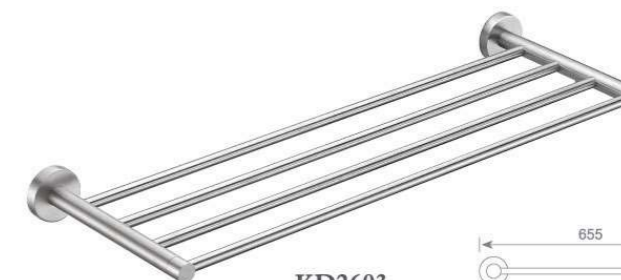

KD2603
单层毛巾架
Single towel shelf
Size: 655X220X55mm