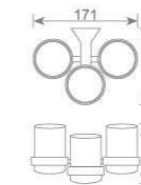

**KD5515**

皂篮  
Soap basket  
Size:213X128X60mm

**KD5509**

毛巾环  
Towel ring  
Size:185X85X209mm

**KD5513**

马桶刷  
Toilet brush holder  
Size:153X115X360mm

**KD5512**

单挂钩  
Single robe hook  
Size:60X85X60mm

**KD5511**

双挂钩  
Double robe hook  
Size:60X85X60mm

**KD5508**

纸巾架  
Paper holder  
Size:145X95X155mm

**KD5520**

皂液瓶  
Soap dispenser holder  
Size:123X98X190mm

**KD5517**

三杯座  
Three tumbler holder  
Size:171X145X95mm

**KD5505**

双杯座  
Double tumbler holder  
Size:171X98X95mm

**KD5506**

单杯座  
Single tumbler holder  
Size:123X98X95mm

**KD5507**

皂碟  
Soap dish holder  
Size:143X128X60mm