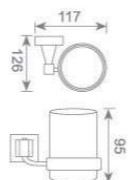

22 欧式红古铜系列

PRODUCTS
Attention:
Product appearance registration,
Do not imitation!

VICKY BLANEY
维奇 布兰妮

22 欧式红古铜系列