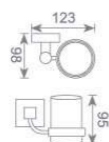

**KD2120**  
皂液瓶  
Soap dispenser holder  
Size:123X98X190mm

**KD2108**  
纸巾架  
Paper holder  
Size:140X68X155mm

**KD2107**  
皂碟  
Soap dish holder  
Size:143X128X60mm

**KD2106**  
单杯座  
Single tumbler holder  
Size:123X98X95mm