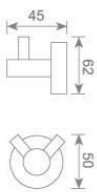

单杆毛巾架
Single towel bar
Size:652X62X45mm

双杆毛巾架
Double towel bar
Size:652X110X45mm

单层毛巾架
Single towel shelf
Size:652X215X45mm

双层毛巾架
Double towel shelf
Size:652X215X110mm

双挂钩
Double robe hook
Size:45X62X50mm

单挂钩
Single robe hook
Size:45X62X50mm

皂篮
Soap basket
Size:190X110X58mm

双杯座
Double tumbler holder
Size:185X88X95mm

单杯座
Single tumbler holder
Size:120X108X95mm

皂碟
Soap dish holder
Size:150X118X56mm

马桶刷
Toilet brush holder
Size:158X125X360mm

皂液瓶
Soap dispenser holder
Size:72X145X192mm

纸巾架(密封)
Paper holder
Size:140X60X135mm

纸巾架
Paper holder
Size:140X60X135mm

毛巾环
Towel ring
Size:185X62X200mm

梯形毛巾环
Towel ring
Size:195X62X185mm

单层玻璃置物架
Single glass shelf
Size:517X155X75mm

双层玻璃置物架
Double glass shelf
Size:450X130X420mm