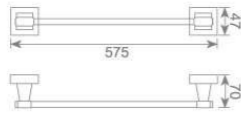

KD2202
双杆毛巾架
Double towel bar
Size:575X128X47mm