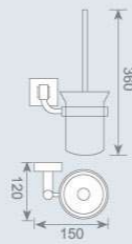

**KD2902**  
双杆毛巾架  
Double towel bar  
Size:573X112X48mm

**KD2903**  
单层毛巾架  
Single towel shelf  
Size:573X215X48mm

**KD2904**  
双层毛巾架  
Double towel shelf  
Size:573X215X153mm

**KD2908**  
纸巾架  
Paper holder  
Size:140X103X155mm

**KD2911**  
双挂钩  
Double robe hook  
Size:86X70X48mm

**KD2912**  
单挂钩  
Single robe hook  
Size:48X70X48mm

**KD2915**  
皂篮  
Soap basket  
Size:197X110X61mm

**KD2913**  
马桶刷  
Toilet brush holder  
Size:150X120X360mm