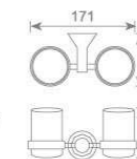

**KD5520**  
皂液瓶  
Soap dispenser holder  
Size:123X98X190mm

**KD5508**  
纸巾架  
Paper holder  
Size:140X68X155mm

**KD5513**  
马桶刷  
Toilet brush holder  
Size:153X115X360mm

**KD5509**  
毛巾环  
Towel ring  
Size:185X85X200mm

**KD5512**  
单挂钩  
Single robe hook  
Size:60X85X60mm

**KD5515**  
皂篮  
Soap basket  
Size:215X112X60mm

**KD5511**  
双挂钩  
Double robe hook  
Size:60X85X60mm

**KD5507**  
皂碟  
Soap dish holder  
Size:143X128X60mm

**KD5506**  
单杯座  
Single tumbler holder  
Size:123X98X95mm

**KD5505**  
双杯座  
Double tumbler holder  
Size:171X98X95mm

**KD5517**  
三杯座  
Three tumbler holder  
Size:171X145X95mm

**KD5522**  
 双层玻璃置物架  
 Double glass shelf  
 Size:450X130X420mm