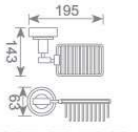

KD6819
梯形毛巾环
Towel ring
Size: 190X85X195mm