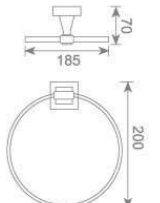

### KD2204

双层毛巾架  
Double towel shelf  
Size: 575X237X134mm

22 欧式红古铜系列

**KD2212**  
单挂钩  
Single robe hook  
Size:47X72X47mm

**KD2211**  
双挂钩  
Double robe hook  
Size:101X72X47mm

**KD2215**  
皂篮  
Soap basket  
Size:192X114X56mm

**KD2208**  
纸巾架  
Paper holder  
Size:140X80X150mm

**KD2207**  
皂碟  
Soap dish holder  
Size:145X127X70mm

**KD2220**  
皂液瓶  
Soap dispenser holder  
Size:71X171X192mm

**KD2205**  
双杯座  
Double tumbler holder  
Size:185X92X95mm

**KD2206**  
单杯座  
Single tumbler holder  
Size:126X117X95mm

**PRODUCTS**  
Attention:  
Product appearance registration,  
Do not imitation!

**VICKY BLANEY**  
维奇 布兰妮

22 欧式红古铜系列

**KD2219**  
梯形毛巾环  
Towel ring  
Size:195X72X197mm

**KD2209**  
毛巾环  
Towel ring  
Size:185X70X200mm

**KD2213**  
马桶刷  
Toilet brush holder  
Size:165X128X360mm

**KD2221**  
单层玻璃置物架  
Single glass shelf  
Size:517X155X75mm

**KD2222**  
双层玻璃置物架  
Double glass shelf  
Size:450X130X420mm