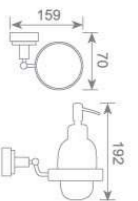

**KD6811**  
双挂钩  
Double robe hook  
Size: 88X85X55mm

**KD6812**  
单挂钩  
Single robe hook  
Size: 55X86X55mm

**KD6815**  
皂篮  
Soap basket  
Size: 195X143X63mm

**KD6819**  
梯形毛巾环  
Towel ring  
Size: 190X85X195mm

**KD6809**  
毛巾环  
Towel ring  
Size: 185X82X203mm

**KD6820**  
皂液瓶  
Soap dispenser holder  
Size: 70X159X192mm

**KD6821**  
单层玻璃置物架  
Single glass shelf  
Size: 517X155X75mm

**KD6822**  
双层玻璃置物架  
Double glass shelf  
Size: 450X130X420mm