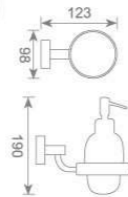

KD2108
纸巾架
Paper holder
Size:140X68X155mm