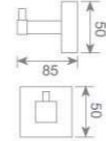

21 304#全钢拉丝系列

**KD2109**  
毛巾环  
Towel ring  
Size:185X85X200mm

**KD2111**  
双挂钩  
Double robe hook  
Size:60X85X60mm

**KD2112**  
单挂钩  
Single robe hook  
Size:50X85X50mm

**KD2115**  
皂篮  
Soap basket  
Size:215X112X60mm