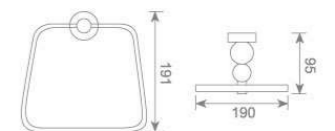

**KD9807**  
皂碟  
Soap dish holder  
Size: 169X135X79mm

**KD9809**  
毛巾环  
Towel ring  
Size: 95X206X95mm

**KD9820**  
皂液瓶  
Soap dispenser holder  
Size: 73X183X192mm

**KD9806**  
单杯座  
Single tumbler holder  
Size: 145X118X95mm

**KD9805**  
双杯座  
Double tumbler holder  
Size: 185X118X95mm

**KD9817**  
三杯座  
Three tumbler holder  
Size: 185X189X95mm

**KD9822**  
双层玻璃置物架  
Double glass shelf  
Size: 450X130X420mm

**KD9819**  
梯形毛巾环  
Towel ring  
Size: 190X95X191mm

**KD9901**  
单杆毛巾架  
Single towel bar  
Size:629X95X54mm

**KD9902**  
双杆毛巾架  
Double towel bar  
Size:629X155X54mm

**KD9903**  
单层毛巾架  
Single towel shelf  
Size:629X253X54mm

**KD9904**  
双层毛巾架  
Double towel shelf  
Size:629X253X154mm