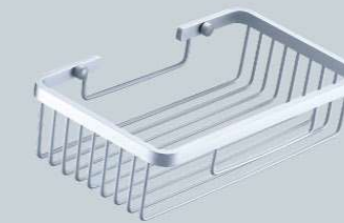

**KD306**  
 单层玻璃置物架  
 Single glass shelf  
 Size:480X145X40mm

**KD308**  
 双层扇形玻璃置物架  
 Double glass shelf  
 Size:350X250X350mm

**KD310**  
 三层玻璃置物架  
 Double glass shelf  
 Size:450X130X605mm

**KD3365**  
 单层玻璃置物架  
 Single glass shelf  
 Size:480X150X40mm