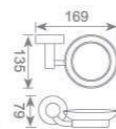

**KD2101**  
单杆毛巾架  
Single towel bar  
Size:585X70X50mm

**KD2609**  
毛巾环  
Towel ring  
Size: 185X95X210mm

**KD2620**  
皂液瓶  
Soap dispenser holder  
Size: 73X183X192mm

**KD2612**  
单挂钩  
Single robe hook  
Size: 54X95X62mm

**KD2611**  
双挂钩  
Double robe hook  
Size: 54X95X60mm

**KD2608**  
纸巾架  
Paper holder  
Size: 145X95X155mm

**KD2605**  
双杯座  
Double tumbler holder  
Size: 185X118X95mm

**KD2606**  
单杯座  
Single tumbler holder  
Size: 145X118X95mm

**KD2607**  
皂碟  
Soap dish holder  
Size: 169X135X79mm

**KD2615**  
皂篮  
Soap basket  
Size: 221X132X65mm

VICKY BLANEY  
维奇 布兰妮

**PRODUCTS**  
Attention:  
Product appearance registration,  
Do not imitation!