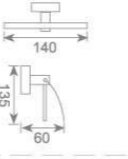

KD2509

毛巾环
Towel ring
Size:185X62X200mm