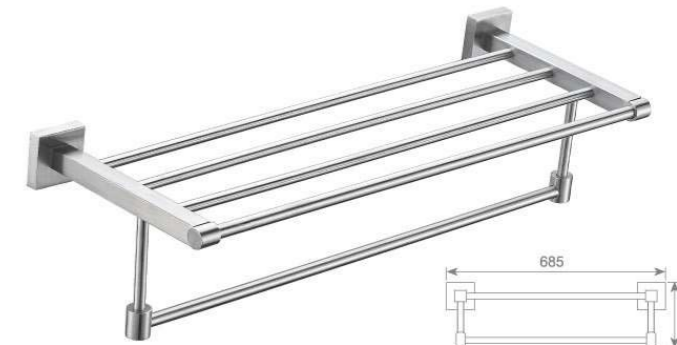

21 304#全钢拉丝系列

KD2104
双层毛巾架
Double towel shelf
Size:685X220X153mm