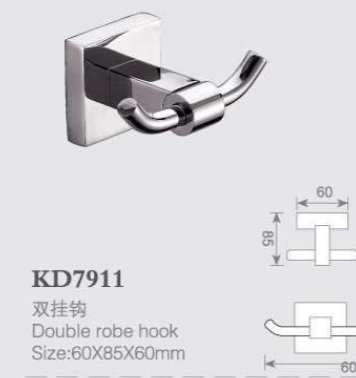

**KD7821**  
单层玻璃置物架  
Single glass shelf  
Size:517X155X75mm

**KD7822**  
双层玻璃置物架  
Double glass shelf  
Size:450X130X420mm

79 304#全钢 ( 镜面 ) 系列

**KD7920**  
皂液瓶  
Soap dispenser holder  
Size:123X98X190mm

**KD7913**  
马桶刷  
Toilet brush holder  
Size:153X115X360mm

**KD7909**  
毛巾环  
Towel ring  
Size:185X85X200mm

**KD7908**  
纸巾架  
Paper holder  
Size:140X68X155mm

**KD7912**  
单挂钩  
Single robe hook  
Size:60X85X60mm

**KD7911**  
双挂钩  
Double robe hook  
Size:60X85X60mm

**KD7915**  
皂篮  
Soap basket  
Size:215X112X60mm

**KD7907**  
皂碟  
Soap dish holder  
Size:143X128X60mm

**KD7906**  
单杯座  
Single tumbler holder  
Size:123X98X95mm