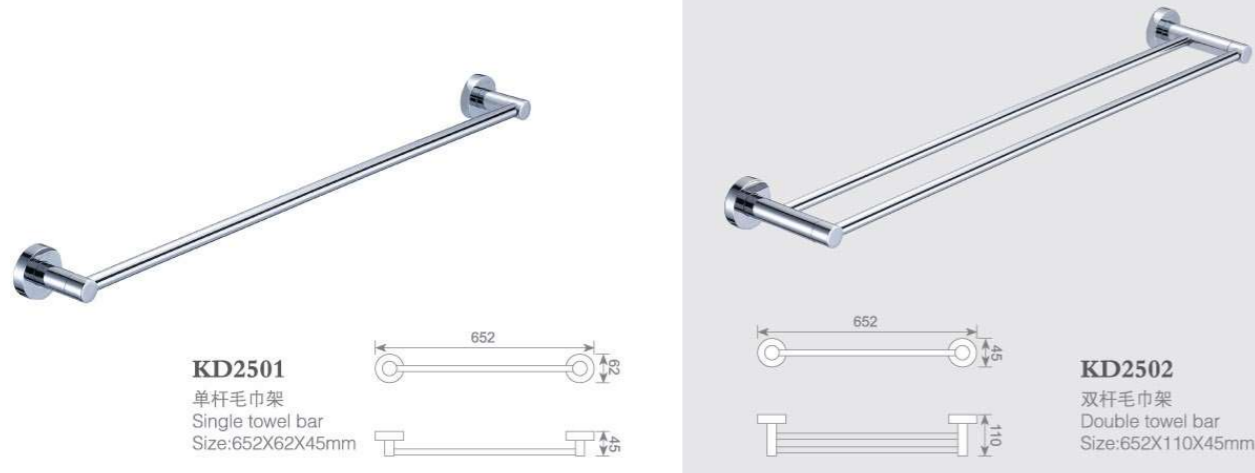

**KD6809**  
毛巾环  
Towel ring  
Size: 185X82X203mm

**KD6820**  
皂液瓶  
Soap dispenser holder  
Size: 70X159X192mm

**KD6821**  
单层玻璃置物架  
Single glass shelf  
Size: 517X155X75mm

**KD6822**  
双层玻璃置物架  
Double glass shelf  
Size: 450X130X420mm