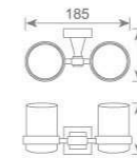

**KD2213**  
马桶刷  
Toilet brush holder  
Size:165X128X360mm

**KD2221**  
单层玻璃置物架  
Single glass shelf  
Size:517X155X75mm

**KD2222**  
双层玻璃置物架  
Double glass shelf  
Size:450X130X420mm

**KD2215**  
皂篮  
Soap basket  
Size:192X114X56mm

**KD2208**  
纸巾架  
Paper holder  
Size:140X80X150mm

**KD2211**  
双挂钩  
Double robe hook  
Size:101X72X47mm

**KD2212**  
单挂钩  
Single robe hook  
Size:47X72X47mm

**KD2209**  
毛巾环  
Towel ring  
Size:185X70X200mm

**KD2219**  
梯形毛巾环  
Towel ring  
Size:185X72X186mm

**KD2220**  
皂液瓶  
Soap dispenser holder  
Size:71X171X192mm

**KD2205**  
双杯座  
Double tumbler holder  
Size:185X92X95mm

**KD2206**  
单杯座  
Single tumbler holder  
Size:126X117X95mm