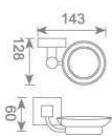

KD2106
单杯座
Single tumbler holder
Size:123X98X95mm