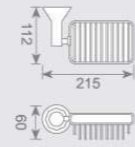

**KD5521**  
 单层玻璃置物架  
 Single glass shelf  
 Size:517X155X75mm

**KD5521 铬色**  
 单层玻璃置物架  
 Single glass shelf  
 Size:517X155X75mm

**KD5522 铬色**  
 双层玻璃置物架  
 Double glass shelf  
 Size:450X130X420mm

**KD5501**

单杆毛巾架  
Single towel bar  
Size:585X85X60mm

**KD5502**

双杆毛巾架  
Double towel bar  
Size:585X122X60mm

**KD5503**

单层毛巾架  
Single towel shelf  
Size:585X227X60mm

**KD5504**

双层毛巾架  
Double towel shelf  
Size:585X227X145mm

**KD5515**

皂篮  
Soap basket  
Size:213X128X60mm

**KD5509**

毛巾环  
Towel ring  
Size:185X85X209mm

**KD5513**

马桶刷  
Toilet brush holder  
Size:153X115X360mm

**KD5512**

单挂钩  
Single robe hook  
Size:60X85X60mm