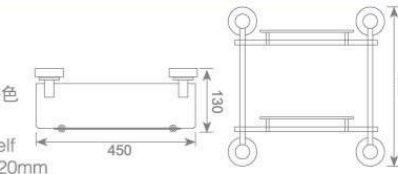

**KD5512**  
单挂钩  
Single robe hook  
Size:60X85X60mm

**KD5515**  
皂篮  
Soap basket  
Size:215X112X60mm

**KD5511**  
双挂钩  
Double robe hook  
Size:60X85X60mm

**KD5507**  
皂碟  
Soap dish holder  
Size:143X128X60mm

**KD5506**  
单杯座  
Single tumbler holder  
Size:123X98X95mm

**KD5505**  
双杯座  
Double tumbler holder  
Size:171X98X95mm

**KD5517**  
三杯座  
Three tumbler holder  
Size:171X145X95mm

**KD5522**  
 双层玻璃置物架  
 Double glass shelf  
 Size:450X130X420mm

**KD5521**  
 单层玻璃置物架  
 Single glass shelf  
 Size:517X155X75mm

**KD5521 铬色**  
 单层玻璃置物架  
 Single glass shelf  
 Size:517X155X75mm

**KD5522 铬色**  
 双层玻璃置物架  
 Double glass shelf  
 Size:450X130X420mm

**KD5501**