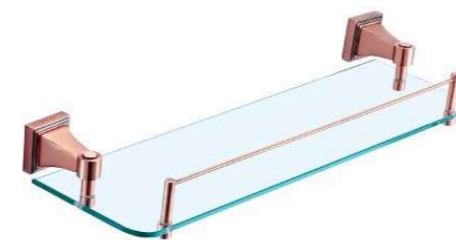

**KD2206**  
单杯座  
Single tumbler holder  
Size:126X117X95mm

**PRODUCTS**  
Attention:  
Product appearance registration,  
Do not imitation!

**VICKY BLANEY**  
维奇 布兰妮

22 欧式红古铜系列

**KD2219**  
梯形毛巾环  
Towel ring  
Size:195X72X197mm

**KD2209**  
毛巾环  
Towel ring  
Size:185X70X200mm

**KD2213**  
马桶刷  
Toilet brush holder  
Size:165X128X360mm

**KD2221**  
单层玻璃置物架  
Single glass shelf  
Size:517X155X75mm

**KD2222**  
双层玻璃置物架  
Double glass shelf  
Size:450X130X420mm