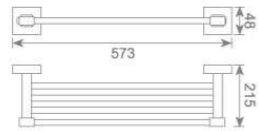

KD2904
双层毛巾架
Double towel shelf
Size:573X215X153mm