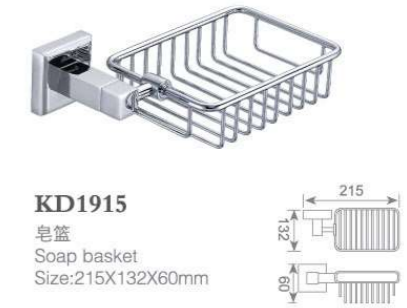

**KD1905**  
双杯座  
Double tumbler holder  
Size:185X100X95mm

**KD1907**  
皂碟  
Soap dish holder  
Size:150X120X48mm

**KD1913**  
马桶刷  
Toilet brush holder  
Size:145X112X360mm

**KD1908**  
纸巾架  
Paper holder  
Size:140X68X155mm

**KD1911**  
双挂钩  
Double robe hook  
Size:88X70X48mm

**KD1912**  
单挂钩  
Single robe hook  
Size:48X64X48mm

**KD1915**  
皂篮  
Soap basket  
Size:215X132X60mm

**KD1909**  
毛巾环  
Towel ring  
Size:185X68X198mm