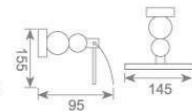

**KD9813**  
马桶刷  
Toilet brush  
Size: 184X140X360mm

**KD9821**  
单层玻璃置物架  
Single glass shelf  
Size: 517X155X75mm

**KD9815**  
皂篮  
Soap basket  
Size: 221X132X65mm

**KD9808**  
纸巾架  
Paper holder  
Size: 145X95X155mm

**KD9807**  
皂碟  
Soap dish holder  
Size: 169X135X79mm

**KD9809**  
毛巾环  
Towel ring  
Size: 95X206X95mm

**KD9820**  
皂液瓶  
Soap dispenser holder  
Size: 73X183X192mm

**KD9806**  
单杯座  
Single tumbler holder  
Size: 145X118X95mm