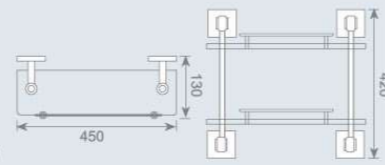

KD2909
毛巾环
Towel ring
Size:185X70X200mm