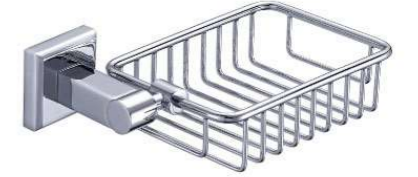

**KD2902**  
双杆毛巾架  
Double towel bar  
Size:573X112X48mm

**KD2903**  
单层毛巾架  
Single towel shelf  
Size:573X215X48mm

**KD2904**  
双层毛巾架  
Double towel shelf  
Size:573X215X153mm

**KD2908**  
纸巾架  
Paper holder  
Size:140X103X155mm

**KD2911**  
双挂钩  
Double robe hook  
Size:86X70X48mm

**KD2912**  
单挂钩  
Single robe hook  
Size:48X70X48mm

**KD2915**  
皂篮  
Soap basket  
Size:197X110X61mm

**KD2913**  
马桶刷  
Toilet brush holder  
Size:150X120X360mm