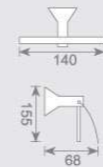

**KD8906**  
单杯座  
Single tumbler holder  
Size:150X100X95mm

**KD8907**  
皂碟  
Soap dish holder  
Size:155X125X65mm

**KD8912**  
单挂钩  
Single robe hook  
Size:60X76X65mm

**KD8911**  
双挂钩  
Double robe hook  
Size:60X76X65mm

**KD5501**  
单杆毛巾架  
Single towel bar  
Size:585X85X60mm

**KD5502**  
双杆毛巾架  
Double towel bar  
Size:585X122X60mm

**KD5503**  
单层毛巾架  
Single towel shelf  
Size:585X227X60mm

**KD5504**  
双层毛巾架  
Double towel shelf  
Size:585X227X145mm

**KD5520**  
皂液瓶  
Soap dispenser holder  
Size:123X98X190mm

**KD5508**  
纸巾架  
Paper holder  
Size:140X68X155mm

**KD5513**  
马桶刷  
Toilet brush holder  
Size:153X115X360mm

**KD5509**  
毛巾环  
Towel ring  
Size:185X85X200mm