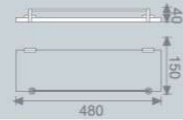

**KD305**  
 单层扇形玻璃置物架  
 Single glass shelf  
 Size:480X150X40mm

**KD304**  
 单层玻璃置物架  
 Single glass shelf  
 Size:480X150X40mm

**KD7982**  
 网篮  
 Single tumbler holder  
 Size:200X200X45mm

**KD7282**  
 网篮  
 Single tumbler holder  
 Size:200X200X45mm