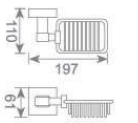

KD2913
马桶刷
Toilet brush holder
Size:150X120X360mm