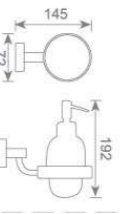

**KD2506**

单杯座  
Single tumbler holder  
Size:120X108X95mm

**KD2507**

皂碟  
Soap dish holder  
Size:150X118X56mm

**KD2513**

马桶刷  
Toilet brush holder  
Size:158X125X360mm

**KD2520**

皂液瓶  
Soap dispenser holder  
Size:72X145X192mm