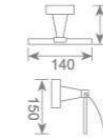

KD2211
双挂钩
Double robe hook
Size:101X72X47mm