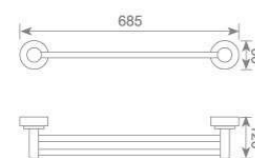

**KD8809**  
毛巾环  
Towel ring  
Size:185X76X208mm

**KD8819**  
梯形毛巾环  
Towel ring  
Size:190X76X191mm

**KD8820**  
皂液瓶  
Soap dispenser holder  
Size:72X170X192mm

**KD8813**  
马桶刷  
Toilet brush holder  
Size:170X130X360mm

**KD8821**  
单层玻璃置物架  
Single glass shelf  
Size:517X155X75mm

**KD8822**  
双层玻璃置物架  
Double glass shelf  
Size:450X130X420mm

**KD8901**  
单杆毛巾架  
Single towel bar  
Size:685X85X60mm

**KD8902**  
双杆毛巾架  
Double towel bar  
Size:685X120X60mm

**KD8903**  
单层毛巾架  
Single towel shelf  
Size:685X220X60mm

**KD8904**  
双层毛巾架  
Double towel shelf  
Size:685X220X153mm

**KD8913**  
马桶刷  
Toilet brush holder  
Size:170X130X360mm

**KD8921**  
单层玻璃置物架  
Single glass shelf  
Size:517X155X75mm