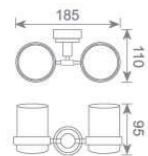

**KD2012**  
单挂钩  
Single robe hook  
Size:55X68X67mm

**KD2020**  
皂液瓶  
Soap dispenser holder  
Size:72X100X192mm

**KD2015**  
皂篮  
Soap basket  
Size:210X135X60mm

**KD2013**  
马桶刷  
Toilet brush holder  
Size:149X119X360mm

**KD6802**  
双杆毛巾架  
Double towel bar  
Size: 579X170X117mm

**KD6803**  
单层毛巾架  
Single towel shelf  
Size: 579X235X125mm

**KD6804**  
双层毛巾架  
Double towel shelf  
Size: 579X235X138mm

**KD6805**  
双杯座  
Double tumbler holder  
Size: 185X110X95mm

**KD6806**  
单杯座  
Single tumbler holder  
Size: 130X117X95mm

**KD6807**  
皂碟  
Soap dish holder  
Size: 150X140X75mm

**KD6813**  
马桶刷  
Toilet brush holder  
Size: 165X135X360mm

**KD6808**  
纸巾架  
Paper holder  
Size: 140X120X145mm