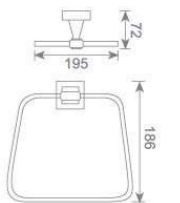

### KD2204

双层毛巾架  
Double towel shelf  
Size: 575X237X134mm

22 欧式红古铜系列

**KD2212**  
单挂钩  
Single robe hook  
Size:47X72X47mm

**KD2211**  
双挂钩  
Double robe hook  
Size:101X72X47mm

**KD2215**  
皂篮  
Soap basket  
Size:192X114X56mm

**KD2208**  
纸巾架  
Paper holder  
Size:140X80X150mm

**KD2207**  
皂碟  
Soap dish holder  
Size:145X127X70mm

**KD2220**  
皂液瓶  
Soap dispenser holder  
Size:71X171X192mm

**KD2205**  
双杯座  
Double tumbler holder  
Size:185X92X95mm

**KD2206**  
单杯座  
Single tumbler holder  
Size:126X117X95mm

**PRODUCTS**  
Attention:  
Product appearance registration,  
Do not imitation!

**VICKY BLANEY**  
维奇 布兰妮

22 欧式红古铜系列

**KD2219**  
梯形毛巾环  
Towel ring  
Size:195X72X197mm

**KD2209**  
毛巾环  
Towel ring  
Size:185X70X200mm

**KD2213**  
马桶刷  
Toilet brush holder  
Size:165X128X360mm

**KD2221**  
单层玻璃置物架  
Single glass shelf  
Size:517X155X75mm

**KD2222**  
双层玻璃置物架  
Double glass shelf  
Size:450X130X420mm