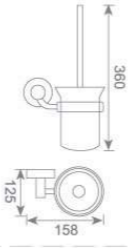

**KD2511**

双挂钩  
Double robe hook  
Size:45X62X50mm

**KD2512**

单挂钩  
Single robe hook  
Size:45X62X50mm

**KD2515**

皂篮  
Soap basket  
Size:190X110X58mm

**KD2505**

双杯座  
Double tumbler holder  
Size:185X88X95mm

**KD2506**

单杯座  
Single tumbler holder  
Size:120X108X95mm

**KD2507**

皂碟  
Soap dish holder  
Size:150X118X56mm

**KD2513**

马桶刷  
Toilet brush holder  
Size:158X125X360mm

**KD2520**

皂液瓶  
Soap dispenser holder  
Size:72X145X192mm

**KD2530**

纸巾架(密封)  
Paper holder  
Size:140X60X135mm

**KD2508**

纸巾架  
Paper holder  
Size:140X60X135mm

**KD2509**

毛巾环  
Towel ring  
Size:185X62X200mm

**KD2519**

梯形毛巾环  
Towel ring  
Size:195X62X185mm