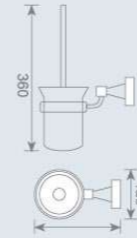

22 欧式红古铜系列

KD2213
马桶刷
Toilet brush holder
Size:165X128X360mm

22 欧式红古铜系列