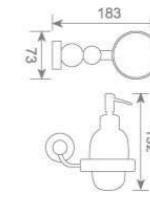

99 天然黄宝石 (宝葫芦) 系列

**KD9909**  
毛巾环  
Towel ring  
Size:185X95X206mm

**KD9919**  
梯形毛巾环  
Towel ring  
Size:195X95X191mm

**KD9913**  
马桶刷  
Toilet brush holder  
Size:184X140X360mm

**KD9920**  
皂液瓶  
Soap dispenser holder  
Size:73X183X192mm