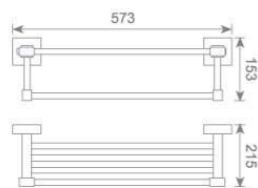

**KD3207**  
皂碟  
Soap dish holder  
Size:140X120X60mm

**KD3206**  
单杯座  
Single tumbler holder  
Size:125X103X95mm

**KD3205**  
双杯座  
Double tumbler holder  
Size:188X100X95mm

**KD2901**  
单杆毛巾架  
Single towel bar  
Size:573X70X48mm

**KD2902**  
双杆毛巾架  
Double towel bar  
Size:573X112X48mm

**KD2903**  
单层毛巾架  
Single towel shelf  
Size:573X215X48mm

**KD2904**  
双层毛巾架  
Double towel shelf  
Size:573X215X153mm

**KD2908**  
纸巾架  
Paper holder  
Size:140X103X155mm