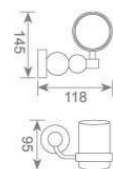

**KD9813**  
马桶刷  
Toilet brush  
Size: 184X140X360mm

**KD9821**  
单层玻璃置物架  
Single glass shelf  
Size: 517X155X75mm

**KD9815**  
皂篮  
Soap basket  
Size: 221X132X65mm

**KD9808**  
纸巾架  
Paper holder  
Size: 145X95X155mm

**KD9807**  
皂碟  
Soap dish holder  
Size: 169X135X79mm

**KD9809**  
毛巾环  
Towel ring  
Size: 95X206X95mm

**KD9820**  
皂液瓶  
Soap dispenser holder  
Size: 73X183X192mm

**KD9806**  
单杯座  
Single tumbler holder  
Size: 145X118X95mm

**KD9805**  
双杯座  
Double tumbler holder  
Size: 185X118X95mm

**KD9817**  
三杯座  
Three tumbler holder  
Size: 185X189X95mm

**KD9822**  
双层玻璃置物架  
Double glass shelf  
Size: 450X130X420mm

**KD9819**  
梯形毛巾环  
Towel ring  
Size: 190X95X191mm