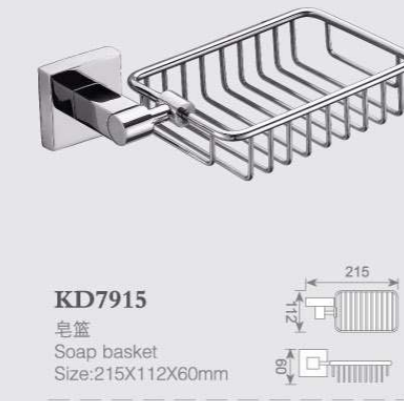

**KD7821**  
单层玻璃置物架  
Single glass shelf  
Size:517X155X75mm

**KD7822**  
双层玻璃置物架  
Double glass shelf  
Size:450X130X420mm

79 304#全钢 ( 镜面 ) 系列

**KD7920**  
皂液瓶  
Soap dispenser holder  
Size:123X98X190mm

**KD7913**  
马桶刷  
Toilet brush holder  
Size:153X115X360mm

**KD7909**  
毛巾环  
Towel ring  
Size:185X85X200mm

**KD7908**  
纸巾架  
Paper holder  
Size:140X68X155mm

**KD7912**  
单挂钩  
Single robe hook  
Size:60X85X60mm

**KD7911**  
双挂钩  
Double robe hook  
Size:60X85X60mm

**KD7915**  
皂篮  
Soap basket  
Size:215X112X60mm

**KD7907**  
皂碟  
Soap dish holder  
Size:143X128X60mm

**KD7906**  
单杯座  
Single tumbler holder  
Size:123X98X95mm