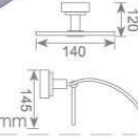

**KD6806**  
单杯座  
Single tumbler holder  
Size: 130X117X95mm

**KD6807**  
皂碟  
Soap dish holder  
Size: 150X140X75mm

**KD6813**  
马桶刷  
Toilet brush holder  
Size: 165X135X360mm

**KD6808**  
纸巾架  
Paper holder  
Size: 140X120X145mm

**KD6811**  
双挂钩  
Double robe hook  
Size: 88X85X55mm

**KD6812**  
单挂钩  
Single robe hook  
Size: 55X86X55mm

**KD6815**  
皂篮  
Soap basket  
Size: 195X143X63mm

**KD6819**  
梯形毛巾环  
Towel ring  
Size: 190X85X195mm