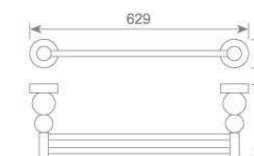

**KD9807**  
皂碟  
Soap dish holder  
Size: 169X135X79mm

**KD9809**  
毛巾环  
Towel ring  
Size: 95X206X95mm

**KD9820**  
皂液瓶  
Soap dispenser holder  
Size: 73X183X192mm

**KD9806**  
单杯座  
Single tumbler holder  
Size: 145X118X95mm

**KD9805**  
双杯座  
Double tumbler holder  
Size: 185X118X95mm

**KD9817**  
三杯座  
Three tumbler holder  
Size: 185X189X95mm

**KD9822**  
双层玻璃置物架  
Double glass shelf  
Size: 450X130X420mm

**KD9819**  
梯形毛巾环  
Towel ring  
Size: 190X95X191mm

**KD9901**  
单杆毛巾架  
Single towel bar  
Size:629X95X54mm

**KD9902**  
双杆毛巾架  
Double towel bar  
Size:629X155X54mm

**KD9903**  
单层毛巾架  
Single towel shelf  
Size:629X253X54mm

**KD9904**  
双层毛巾架  
Double towel shelf  
Size:629X253X154mm

99 天然黄宝石 (宝葫芦) 系列

**KD9911**  
双挂钩  
Double robe hook  
Size:54X95X60mm

**KD9912**  
单挂钩  
Single robe hook  
Size:54X95X62mm

**KD9906**  
单杯座  
Single tumbler holder  
Size:145X118X95mm

**KD9907**  
皂碟  
Soap dish holder  
Size:169X135X79mm