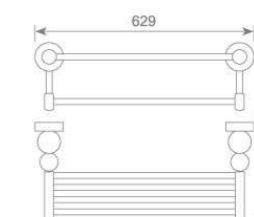

**KD9805**  
双杯座  
Double tumbler holder  
Size: 185X118X95mm

**KD9817**  
三杯座  
Three tumbler holder  
Size: 185X189X95mm

**KD9822**  
双层玻璃置物架  
Double glass shelf  
Size: 450X130X420mm

**KD9819**  
梯形毛巾环  
Towel ring  
Size: 190X95X191mm

**KD9901**  
单杆毛巾架  
Single towel bar  
Size:629X95X54mm

**KD9902**  
双杆毛巾架  
Double towel bar  
Size:629X155X54mm

**KD9903**  
单层毛巾架  
Single towel shelf  
Size:629X253X54mm

**KD9904**  
双层毛巾架  
Double towel shelf  
Size:629X253X154mm

99 天然黄宝石 (宝葫芦) 系列

**KD9911**  
双挂钩  
Double robe hook  
Size:54X95X60mm

**KD9912**  
单挂钩  
Single robe hook  
Size:54X95X62mm

**KD9906**  
单杯座  
Single tumbler holder  
Size:145X118X95mm

**KD9907**  
皂碟  
Soap dish holder  
Size:169X135X79mm

**KD9905**  
双杯座  
Double tumbler holder  
Size:185X118X95mm

**KD9917**  
三杯座  
Three tumbler holder  
Size:185X189X95mm

**KD9915**  
皂篮  
Soap basket  
Size:221X132X65mm

**KD9908**  
纸巾架  
Paper holder  
Size:145X95X155mm