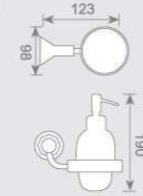

**KD5501**  
单杆毛巾架  
Single towel bar  
Size:585X85X60mm

**KD5502**  
双杆毛巾架  
Double towel bar  
Size:585X122X60mm

**KD5503**  
单层毛巾架  
Single towel shelf  
Size:585X227X60mm

**KD5504**  
双层毛巾架  
Double towel shelf  
Size:585X227X145mm

**KD5520**  
皂液瓶  
Soap dispenser holder  
Size:123X98X190mm

**KD5508**  
纸巾架  
Paper holder  
Size:140X68X155mm

**KD5513**  
马桶刷  
Toilet brush holder  
Size:153X115X360mm

**KD5509**  
毛巾环  
Towel ring  
Size:185X85X200mm