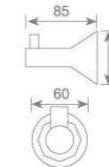

**KD5501**  
单杆毛巾架  
Single towel bar  
Size:585X85X60mm

**KD5502**  
双杆毛巾架  
Double towel bar  
Size:585X122X60mm

**KD5503**  
单层毛巾架  
Single towel shelf  
Size:585X227X60mm

**KD5504**  
双层毛巾架  
Double towel shelf  
Size:585X227X145mm

**KD5520**  
皂液瓶  
Soap dispenser holder  
Size:123X98X190mm

**KD5508**  
纸巾架  
Paper holder  
Size:140X68X155mm

**KD5513**  
马桶刷  
Toilet brush holder  
Size:153X115X360mm

**KD5509**  
毛巾环  
Towel ring  
Size:185X85X200mm

**KD5512**  
单挂钩  
Single robe hook  
Size:60X85X60mm

**KD5515**  
皂篮  
Soap basket  
Size:215X112X60mm

**KD5511**  
双挂钩  
Double robe hook  
Size:60X85X60mm

**KD5507**  
皂碟  
Soap dish holder  
Size:143X128X60mm