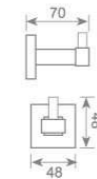

**KD2902**  
双杆毛巾架  
Double towel bar  
Size:573X112X48mm

**KD2903**  
单层毛巾架  
Single towel shelf  
Size:573X215X48mm

**KD2904**  
双层毛巾架  
Double towel shelf  
Size:573X215X153mm

**KD2908**  
纸巾架  
Paper holder  
Size:140X103X155mm

**KD2911**  
双挂钩  
Double robe hook  
Size:86X70X48mm

**KD2912**  
单挂钩  
Single robe hook  
Size:48X70X48mm

**KD2915**  
皂篮  
Soap basket  
Size:197X110X61mm

**KD2913**  
马桶刷  
Toilet brush holder  
Size:150X120X360mm