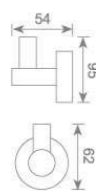

**KD2101**  
单杆毛巾架  
Single towel bar  
Size:585X70X50mm

**KD2609**  
毛巾环  
Towel ring  
Size: 185X95X210mm

**KD2620**  
皂液瓶  
Soap dispenser holder  
Size: 73X183X192mm

**KD2612**  
单挂钩  
Single robe hook  
Size: 54X95X62mm