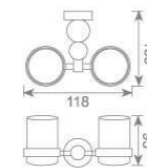

**KD9813**  
马桶刷  
Toilet brush  
Size: 184X140X360mm

**KD9821**  
单层玻璃置物架  
Single glass shelf  
Size: 517X155X75mm

**KD9815**  
皂篮  
Soap basket  
Size: 221X132X65mm

**KD9808**  
纸巾架  
Paper holder  
Size: 145X95X155mm

**KD9807**  
皂碟  
Soap dish holder  
Size: 169X135X79mm

**KD9809**  
毛巾环  
Towel ring  
Size: 95X206X95mm

**KD9820**  
皂液瓶  
Soap dispenser holder  
Size: 73X183X192mm

**KD9806**  
单杯座  
Single tumbler holder  
Size: 145X118X95mm

**KD9805**  
双杯座  
Double tumbler holder  
Size: 185X118X95mm

**KD9817**  
三杯座  
Three tumbler holder  
Size: 185X189X95mm

**KD9822**  
双层玻璃置物架  
Double glass shelf  
Size: 450X130X420mm

**KD9819**  
梯形毛巾环  
Towel ring  
Size: 190X95X191mm