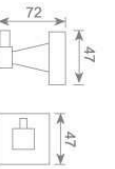

KD2209
毛巾环
Towel ring
Size:185X70X200mm