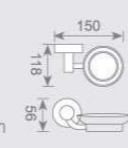

KD2507

皂碟
Soap dish holder
Size:150X118X56mm

马桶刷
Toilet brush holder
Size:158X125X360mm