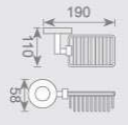

**KD2511**

双挂钩  
Double robe hook  
Size:45X62X50mm

**KD2512**

单挂钩  
Single robe hook  
Size:45X62X50mm

**KD2515**

皂篮  
Soap basket  
Size:190X110X58mm

**KD2505**

双杯座  
Double tumbler holder  
Size:185X88X95mm