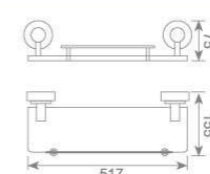

**KD5512**  
单挂钩  
Single robe hook  
Size:60X85X60mm

**KD5515**  
皂篮  
Soap basket  
Size:215X112X60mm

**KD5511**  
双挂钩  
Double robe hook  
Size:60X85X60mm

**KD5507**  
皂碟  
Soap dish holder  
Size:143X128X60mm

**KD5506**  
单杯座  
Single tumbler holder  
Size:123X98X95mm

**KD5505**  
双杯座  
Double tumbler holder  
Size:171X98X95mm

**KD5517**  
三杯座  
Three tumbler holder  
Size:171X145X95mm

**KD5522**  
 双层玻璃置物架  
 Double glass shelf  
 Size:450X130X420mm

**KD5521**  
 单层玻璃置物架  
 Single glass shelf  
 Size:517X155X75mm

**KD5521 铬色**  
 单层玻璃置物架  
 Single glass shelf  
 Size:517X155X75mm

**KD5522 铬色**  
 双层玻璃置物架  
 Double glass shelf  
 Size:450X130X420mm

**KD5501**