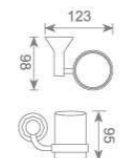

**KD5515**

皂篮  
Soap basket  
Size:213X128X60mm

**KD5509**

毛巾环  
Towel ring  
Size:185X85X209mm

**KD5513**

马桶刷  
Toilet brush holder  
Size:153X115X360mm

**KD5512**

单挂钩  
Single robe hook  
Size:60X85X60mm

**KD5511**

双挂钩  
Double robe hook  
Size:60X85X60mm

**KD5508**

纸巾架  
Paper holder  
Size:145X95X155mm

**KD5520**

皂液瓶  
Soap dispenser holder  
Size:123X98X190mm

**KD5517**

三杯座  
Three tumbler holder  
Size:171X145X95mm

**KD5505**

双杯座  
Double tumbler holder  
Size:171X98X95mm

**KD5506**

单杯座  
Single tumbler holder  
Size:123X98X95mm

**KD5507**

皂碟  
Soap dish holder  
Size:143X128X60mm