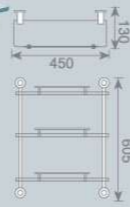

KD3365
单层玻璃置物架
Single glass shelf
Size:480X150X40mm