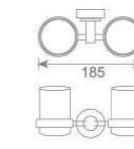

**KD8903**  
单层毛巾架  
Single towel shelf  
Size:685X220X60mm

**KD8904**  
双层毛巾架  
Double towel shelf  
Size:685X220X153mm

**KD8913**  
马桶刷  
Toilet brush holder  
Size:170X130X360mm

**KD8921**  
单层玻璃置物架  
Single glass shelf  
Size:517X155X75mm

**KD8922**  
双层玻璃置物架  
Double glass shelf  
Size:450X130X420mm

**KD8908**  
纸巾架  
Paper holder  
Size:140X76X155mm

**KD8920**  
皂液瓶  
Soap dispenser holder  
Size:72X170X192mm

**KD8909**  
毛巾环  
Towel ring  
Size:185X76X206mm

**KD8919**  
梯形毛巾环  
Towel ring  
Size:190X76X191mm

**KD8915**  
皂篮  
Soap basket  
Size:140X176X65mm

**KD8917**  
三杯座  
Three tumbler holder  
Size:185X165X95mm

**KD8905**  
双杯座  
Double tumbler holder  
Size:185X95X95mm

**KD8906**  
单杯座  
Single tumbler holder  
Size:150X100X95mm

**KD8907**  
皂碟  
Soap dish holder  
Size:155X125X65mm

**KD8912**  
单挂钩  
Single robe hook  
Size:60X76X65mm

**KD8911**  
双挂钩  
Double robe hook  
Size:60X76X65mm