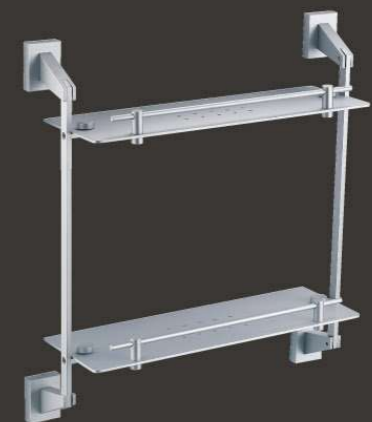

**KD8621**  
单杯座  
Single tumbler holder

**KD8631**  
皂碟  
Soap dish holder

**KD8612**  
双挂钩  
Double robe hook

**KD8641**  
纸巾钩  
Paper hook

**KD8671**  
马桶刷  
Toilet brush holder

**KD8662D**  
双层铝板置物架  
Double aluminum shelf