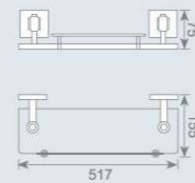

KD2922
双层玻璃置物架
Double glass shelf
Size:450X130X420mm