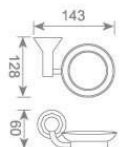

**KD5515**

皂篮  
Soap basket  
Size:213X128X60mm

**KD5509**

毛巾环  
Towel ring  
Size:185X85X209mm

**KD5513**

马桶刷  
Toilet brush holder  
Size:153X115X360mm

**KD5512**

单挂钩  
Single robe hook  
Size:60X85X60mm

**KD5511**

双挂钩  
Double robe hook  
Size:60X85X60mm

**KD5508**

纸巾架  
Paper holder  
Size:145X95X155mm

**KD5520**

皂液瓶  
Soap dispenser holder  
Size:123X98X190mm

**KD5517**

三杯座  
Three tumbler holder  
Size:171X145X95mm

**KD5505**

双杯座  
Double tumbler holder  
Size:171X98X95mm

**KD5506**

单杯座  
Single tumbler holder  
Size:123X98X95mm

**KD5507**

皂碟  
Soap dish holder  
Size:143X128X60mm