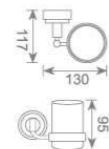

KD6807
皂碟
Soap dish holder
Size: 150X140X75mm