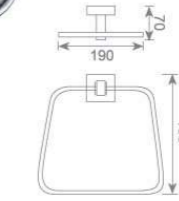

**KD2911**  
双挂钩  
Double robe hook  
Size:86X70X48mm

**KD2912**  
单挂钩  
Single robe hook  
Size:48X70X48mm

**KD2915**  
皂篮  
Soap basket  
Size:197X110X61mm

**KD2913**  
马桶刷  
Toilet brush holder  
Size:150X120X360mm

**KD2921**  
单层玻璃置物架  
Single glass shelf  
Size:517X155X75mm

**KD2922**  
双层玻璃置物架  
Double glass shelf  
Size:450X130X420mm

**KD2909**  
毛巾环  
Towel ring  
Size:185X70X200mm

**KD2919**  
梯形毛巾环  
Towel ring  
Size:190X70X186mm

**KD2920**  
皂液瓶  
Soap dispenser holder  
Size:135X100X192mm

**KD2905**  
双杯座  
Double tumbler holder  
Size:185X89X95mm

**KD2906**  
单杯座  
Single tumbler holder  
Size:135X100X95mm

**KD2907**  
皂碟  
Soap dish holder  
Size:153X120X72mm