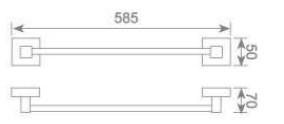

21 304#全钢拉丝系列

COURTLIKE STONE

The beautiful curve, the feeling of modern, lets us feel the breathing of great universe, is a light tain, is fog, comfort genrous.....

KD2121
单层玻璃置物架
Single glass shelf
Size:517X155X75mm

21 304#全钢拉丝系列