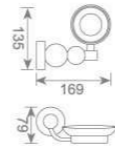

**KD9901**  
单杆毛巾架  
Single towel bar  
Size:629X95X54mm

**KD9902**  
双杆毛巾架  
Double towel bar  
Size:629X155X54mm

**KD9903**  
单层毛巾架  
Single towel shelf  
Size:629X253X54mm

**KD9904**  
双层毛巾架  
Double towel shelf  
Size:629X253X154mm

99 天然黄宝石 (宝葫芦) 系列

**KD9911**  
双挂钩  
Double robe hook  
Size:54X95X60mm

**KD9912**  
单挂钩  
Single robe hook  
Size:54X95X62mm

**KD9906**  
单杯座  
Single tumbler holder  
Size:145X118X95mm

**KD9907**  
皂碟  
Soap dish holder  
Size:169X135X79mm

**KD9905**  
双杯座  
Double tumbler holder  
Size:185X118X95mm

**KD9917**  
三杯座  
Three tumbler holder  
Size:185X189X95mm

**KD9915**  
皂篮  
Soap basket  
Size:221X132X65mm

**KD9908**  
纸巾架  
Paper holder  
Size:145X95X155mm

99 天然黄宝石 (宝葫芦) 系列

**KD9909**  
毛巾环  
Towel ring  
Size:185X95X206mm

**KD9919**  
梯形毛巾环  
Towel ring  
Size:195X95X191mm

**KD9913**  
马桶刷  
Toilet brush holder  
Size:184X140X360mm

**KD9920**  
皂液瓶  
Soap dispenser holder  
Size:73X183X192mm