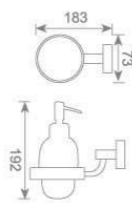

**KD2101**  
单杆毛巾架  
Single towel bar  
Size:585X70X50mm

**KD2609**  
毛巾环  
Towel ring  
Size: 185X95X210mm

**KD2620**  
皂液瓶  
Soap dispenser holder  
Size: 73X183X192mm

**KD2612**  
单挂钩  
Single robe hook  
Size: 54X95X62mm