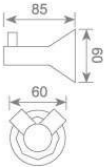

**KD5520**  
皂液瓶  
Soap dispenser holder  
Size:123X98X190mm

**KD5508**  
纸巾架  
Paper holder  
Size:140X68X155mm

**KD5513**  
马桶刷  
Toilet brush holder  
Size:153X115X360mm

**KD5509**  
毛巾环  
Towel ring  
Size:185X85X200mm

**KD5512**  
单挂钩  
Single robe hook  
Size:60X85X60mm

**KD5515**  
皂篮  
Soap basket  
Size:215X112X60mm

**KD5511**  
双挂钩  
Double robe hook  
Size:60X85X60mm

**KD5507**  
皂碟  
Soap dish holder  
Size:143X128X60mm