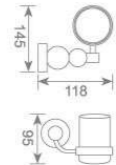

**KD9901**  
单杆毛巾架  
Single towel bar  
Size:629X95X54mm

**KD9902**  
双杆毛巾架  
Double towel bar  
Size:629X155X54mm

**KD9903**  
单层毛巾架  
Single towel shelf  
Size:629X253X54mm

**KD9904**  
双层毛巾架  
Double towel shelf  
Size:629X253X154mm

99 天然黄宝石 (宝葫芦) 系列

**KD9911**  
双挂钩  
Double robe hook  
Size:54X95X60mm

**KD9912**  
单挂钩  
Single robe hook  
Size:54X95X62mm

**KD9906**  
单杯座  
Single tumbler holder  
Size:145X118X95mm

**KD9907**  
皂碟  
Soap dish holder  
Size:169X135X79mm

**KD9905**  
双杯座  
Double tumbler holder  
Size:185X118X95mm

**KD9917**  
三杯座  
Three tumbler holder  
Size:185X189X95mm

**KD9915**  
皂篮  
Soap basket  
Size:221X132X65mm

**KD9908**  
纸巾架  
Paper holder  
Size:145X95X155mm