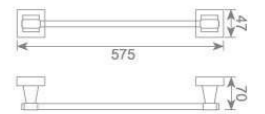

22 歐式紅古銅系列

KD2201

单杆毛巾架
Single towel bar
Size: 575X70X47mm