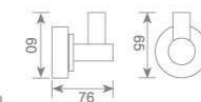

KD8911
双挂钩
Double robe hook
Size:60X76X65mm