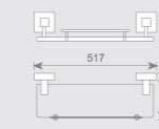

**KD2121**  
单层玻璃置物架  
Single glass shelf  
Size:517X155X75mm

21 304#全钢拉丝系列

**KD2104**  
双层毛巾架  
Double towel shelf  
Size:685X220X153mm

**KD2103**  
单层毛巾架  
Single towel shelf  
Size:585X220X55mm

**KD2102**  
双杆毛巾架  
Double towel bar  
Size:585X122X50mm