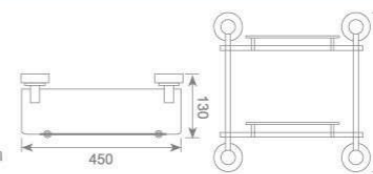

**KD5506**  
单杯座  
Single tumbler holder  
Size:123X98X95mm

**KD5505**  
双杯座  
Double tumbler holder  
Size:171X98X95mm

**KD5517**  
三杯座  
Three tumbler holder  
Size:171X145X95mm

**KD5522**  
 双层玻璃置物架  
 Double glass shelf  
 Size:450X130X420mm

**KD5521**  
 单层玻璃置物架  
 Single glass shelf  
 Size:517X155X75mm

**KD5521 铬色**  
 单层玻璃置物架  
 Single glass shelf  
 Size:517X155X75mm

**KD5522 铬色**  
 双层玻璃置物架  
 Double glass shelf  
 Size:450X130X420mm

**KD5501**