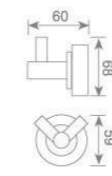

**KD2009**  
毛巾环  
Towel ring  
Size:185X68X205mm

**KD2019**  
梯形毛巾环  
Towel ring  
Size:190X68X195mm

**KD2007**  
皂碟  
Soap dish holder  
Size:150X120X72mm

**KD2011**  
双挂钩  
Double robe hook  
Size:60X68X59mm