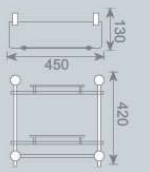

KD401
网篮
Single tumbler holder
Size:265X200X45mm