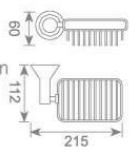

**KD5520**  
皂液瓶  
Soap dispenser holder  
Size:123X98X190mm

**KD5508**  
纸巾架  
Paper holder  
Size:140X68X155mm

**KD5513**  
马桶刷  
Toilet brush holder  
Size:153X115X360mm

**KD5509**  
毛巾环  
Towel ring  
Size:185X85X200mm

**KD5512**  
单挂钩  
Single robe hook  
Size:60X85X60mm

**KD5515**  
皂篮  
Soap basket  
Size:215X112X60mm

**KD5511**  
双挂钩  
Double robe hook  
Size:60X85X60mm

**KD5507**  
皂碟  
Soap dish holder  
Size:143X128X60mm