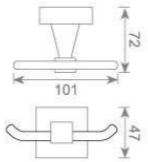

### KD2204

双层毛巾架  
Double towel shelf  
Size: 575X237X134mm

22 欧式红古铜系列

**KD2212**  
单挂钩  
Single robe hook  
Size:47X72X47mm

**KD2211**  
双挂钩  
Double robe hook  
Size:101X72X47mm

**KD2215**  
皂篮  
Soap basket  
Size:192X114X56mm