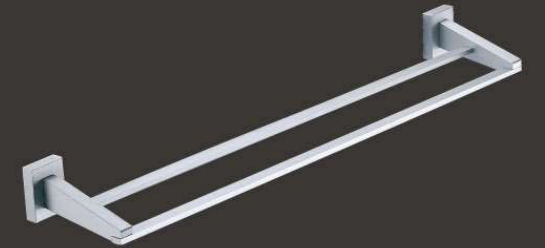

KD8648
双杆毛巾架
Double towel bar