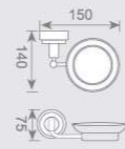

KD6813
马桶刷
Toilet brush holder
Size: 165X135X360mm