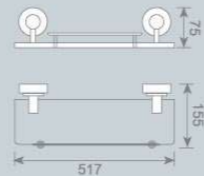

**KD8821**  
单层玻璃置物架  
Single glass shelf  
Size:517X155X75mm

**KD8822**  
双层玻璃置物架  
Double glass shelf  
Size:450X130X420mm

**KD8901**  
单杆毛巾架  
Single towel bar  
Size:685X85X60mm

**KD8902**  
双杆毛巾架  
Double towel bar  
Size:685X120X60mm

**KD8903**  
单层毛巾架  
Single towel shelf  
Size:685X220X60mm

**KD8904**  
双层毛巾架  
Double towel shelf  
Size:685X220X153mm

**KD8913**  
马桶刷  
Toilet brush holder  
Size:170X130X360mm

**KD8921**  
单层玻璃置物架  
Single glass shelf  
Size:517X155X75mm