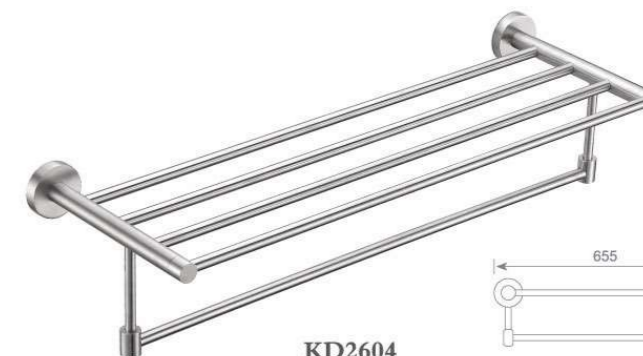

**KD2611**  
双挂钩  
Double robe hook  
Size: 54X95X60mm

**KD2608**  
纸巾架  
Paper holder  
Size: 145X95X155mm

**KD2605**  
双杯座  
Double tumbler holder  
Size: 185X118X95mm

**KD2606**  
单杯座  
Single tumbler holder  
Size: 145X118X95mm

**KD2607**  
皂碟  
Soap dish holder  
Size: 169X135X79mm

**KD2615**  
皂篮  
Soap basket  
Size: 221X132X65mm

VICKY BLANEY  
维奇 布兰妮

**PRODUCTS**  
Attention:  
Product appearance registration,  
Do not imitation!

**KD2604**  
双层毛巾架  
Double towel shelf  
Size: 655X220X153mm

**KD2603**  
单层毛巾架  
Single towel shelf  
Size: 655X220X55mm

**KD2602**  
双杆毛巾架  
Double towel bar  
Size: 655X115X55mm

**KD2603**  
单杆毛巾架  
Single towel bar  
Size: 655X74X55mm