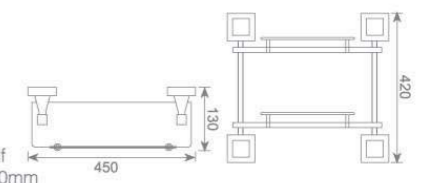

**KD2209**  
毛巾环  
Towel ring  
Size:185X70X200mm

**KD2213**  
马桶刷  
Toilet brush holder  
Size:165X128X360mm

**KD2221**  
单层玻璃置物架  
Single glass shelf  
Size:517X155X75mm

**KD2222**  
双层玻璃置物架  
Double glass shelf  
Size:450X130X420mm