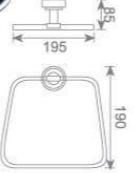

**KD6806**  
单杯座  
Single tumbler holder  
Size: 130X117X95mm

**KD6807**  
皂碟  
Soap dish holder  
Size: 150X140X75mm

**KD6813**  
马桶刷  
Toilet brush holder  
Size: 165X135X360mm

**KD6808**  
纸巾架  
Paper holder  
Size: 140X120X145mm

**KD6811**  
双挂钩  
Double robe hook  
Size: 88X85X55mm

**KD6812**  
单挂钩  
Single robe hook  
Size: 55X86X55mm

**KD6815**  
皂篮  
Soap basket  
Size: 195X143X63mm

**KD6819**  
梯形毛巾环  
Towel ring  
Size: 190X85X195mm

**KD6809**  
毛巾环  
Towel ring  
Size: 185X82X203mm

**KD6820**  
皂液瓶  
Soap dispenser holder  
Size: 70X159X192mm

**KD6821**  
单层玻璃置物架  
Single glass shelf  
Size: 517X155X75mm

**KD6822**  
双层玻璃置物架  
Double glass shelf  
Size: 450X130X420mm