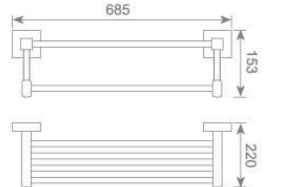

**KD2121**  
单层玻璃置物架  
Single glass shelf  
Size:517X155X75mm

21 304#全钢拉丝系列

**KD2104**  
双层毛巾架  
Double towel shelf  
Size:685X220X153mm

**KD2103**  
单层毛巾架  
Single towel shelf  
Size:585X220X55mm

**KD2102**  
双杆毛巾架  
Double towel bar  
Size:585X122X50mm