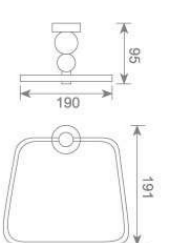

**KD9807**  
皂碟  
Soap dish holder  
Size: 169X135X79mm

**KD9809**  
毛巾环  
Towel ring  
Size: 95X206X95mm

**KD9820**  
皂液瓶  
Soap dispenser holder  
Size: 73X183X192mm

**KD9806**  
单杯座  
Single tumbler holder  
Size: 145X118X95mm

**KD9901**  
单杆毛巾架  
Single towel bar  
Size:629X95X54mm

**KD9902**  
双杆毛巾架  
Double towel bar  
Size:629X155X54mm

**KD9903**  
单层毛巾架  
Single towel shelf  
Size:629X253X54mm

**KD9904**  
双层毛巾架  
Double towel shelf  
Size:629X253X154mm

**KD9905**  
双杯座  
Double tumbler holder  
Size:185X118X95mm

**KD9917**  
三杯座  
Three tumbler holder  
Size:185X189X95mm

**KD9915**  
皂篮  
Soap basket  
Size:221X132X65mm

**KD9908**  
纸巾架  
Paper holder  
Size:145X95X155mm

99 天然黄宝石 (宝葫芦) 系列

**KD9909**  
毛巾环  
Towel ring  
Size:185X95X206mm

**KD9919**  
梯形毛巾环  
Towel ring  
Size:195X95X191mm

**KD9913**  
马桶刷  
Toilet brush holder  
Size:184X140X360mm

**KD9920**  
皂液瓶  
Soap dispenser holder  
Size:73X183X192mm