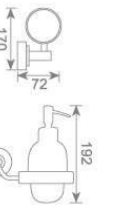

KD8909
毛巾环
Towel ring
Size:185X76X206mm