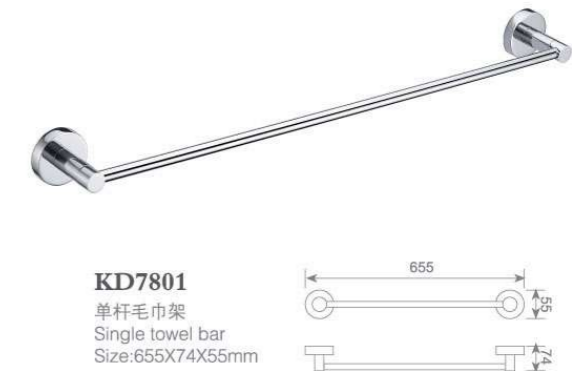

78 304#全钢 (镜面) 系列

VICKY BLANEY
维奇 布兰妮

PRODUCTS
Attention:
Product appearance registration,
Do not imitation!

78 304#全钢 (镜面) 系列