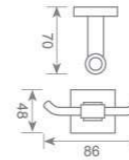

**KD2911**  
双挂钩  
Double robe hook  
Size:86X70X48mm

**KD2912**  
单挂钩  
Single robe hook  
Size:48X70X48mm

**KD2915**  
皂篮  
Soap basket  
Size:197X110X61mm

**KD2913**  
马桶刷  
Toilet brush holder  
Size:150X120X360mm