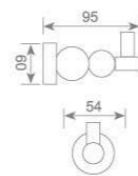

KD9906
单杯座
Single tumbler holder
Size:145X118X95mm