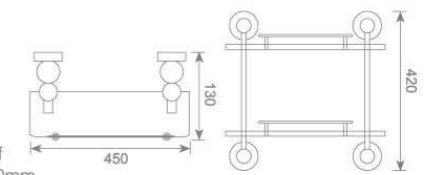

99 天然黄宝石 (宝葫芦) 系列

**KD9909**  
毛巾环  
Towel ring  
Size:185X95X206mm

**KD9919**  
梯形毛巾环  
Towel ring  
Size:195X95X191mm

**KD9913**  
马桶刷  
Toilet brush holder  
Size:184X140X360mm

**KD9920**  
皂液瓶  
Soap dispenser holder  
Size:73X183X192mm

**KD9921**  
单层玻璃置物架  
Single glass shelf  
Size:517X155X75mm

**KD9922**  
双层玻璃置物架  
Double glass shelf  
Size:450X130X420mm