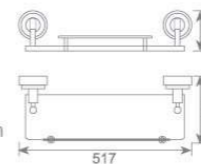

**KD6811**  
双挂钩  
Double robe hook  
Size: 88X85X55mm

**KD6812**  
单挂钩  
Single robe hook  
Size: 55X86X55mm

**KD6815**  
皂篮  
Soap basket  
Size: 195X143X63mm

**KD6819**  
梯形毛巾环  
Towel ring  
Size: 190X85X195mm

**KD6809**  
毛巾环  
Towel ring  
Size: 185X82X203mm

**KD6820**  
皂液瓶  
Soap dispenser holder  
Size: 70X159X192mm

**KD6821**  
单层玻璃置物架  
Single glass shelf  
Size: 517X155X75mm

**KD6822**  
双层玻璃置物架  
Double glass shelf  
Size: 450X130X420mm