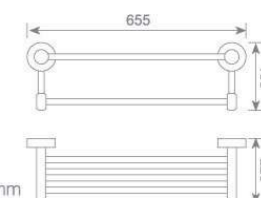

KD2603
单层毛巾架
Single towel shelf
Size: 655X220X55mm