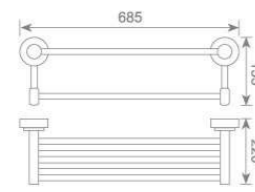

**KD8809**  
毛巾环  
Towel ring  
Size:185X76X208mm

**KD8819**  
梯形毛巾环  
Towel ring  
Size:190X76X191mm

**KD8820**  
皂液瓶  
Soap dispenser holder  
Size:72X170X192mm

**KD8813**  
马桶刷  
Toilet brush holder  
Size:170X130X360mm

**KD8821**  
单层玻璃置物架  
Single glass shelf  
Size:517X155X75mm

**KD8822**  
双层玻璃置物架  
Double glass shelf  
Size:450X130X420mm

**KD8901**  
单杆毛巾架  
Single towel bar  
Size:685X85X60mm

**KD8902**  
双杆毛巾架  
Double towel bar  
Size:685X120X60mm

**KD8903**  
单层毛巾架  
Single towel shelf  
Size:685X220X60mm

**KD8904**  
双层毛巾架  
Double towel shelf  
Size:685X220X153mm

**KD8913**  
马桶刷  
Toilet brush holder  
Size:170X130X360mm

**KD8921**  
单层玻璃置物架  
Single glass shelf  
Size:517X155X75mm