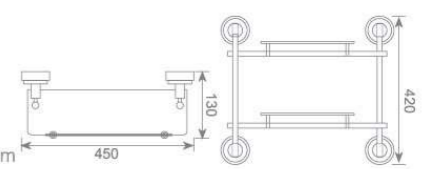

**KD6811**  
双挂钩  
Double robe hook  
Size: 88X85X55mm

**KD6812**  
单挂钩  
Single robe hook  
Size: 55X86X55mm

**KD6815**  
皂篮  
Soap basket  
Size: 195X143X63mm

**KD6819**  
梯形毛巾环  
Towel ring  
Size: 190X85X195mm

**KD6809**  
毛巾环  
Towel ring  
Size: 185X82X203mm

**KD6820**  
皂液瓶  
Soap dispenser holder  
Size: 70X159X192mm

**KD6821**  
单层玻璃置物架  
Single glass shelf  
Size: 517X155X75mm

**KD6822**  
双层玻璃置物架  
Double glass shelf  
Size: 450X130X420mm