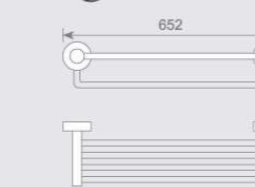

**KD2501**

单杆毛巾架  
Single towel bar  
Size:652X62X45mm

**KD2502**

双杆毛巾架  
Double towel bar  
Size:652X110X45mm

**KD2503**

单层毛巾架  
Single towel shelf  
Size:652X215X45mm

**KD2504**

双层毛巾架  
Double towel shelf  
Size:652X215X110mm