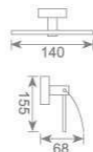

KD2107
皂碟
Soap dish holder
Size:143X128X60mm