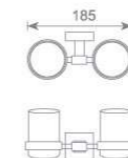

**KD2911**  
双挂钩  
Double robe hook  
Size:86X70X48mm

**KD2912**  
单挂钩  
Single robe hook  
Size:48X70X48mm

**KD2915**  
皂篮  
Soap basket  
Size:197X110X61mm

**KD2913**  
马桶刷  
Toilet brush holder  
Size:150X120X360mm

**KD2921**  
单层玻璃置物架  
Single glass shelf  
Size:517X155X75mm

**KD2922**  
双层玻璃置物架  
Double glass shelf  
Size:450X130X420mm

**KD2909**  
毛巾环  
Towel ring  
Size:185X70X200mm

**KD2919**  
梯形毛巾环  
Towel ring  
Size:190X70X186mm

**KD2920**  
皂液瓶  
Soap dispenser holder  
Size:135X100X192mm

**KD2905**  
双杯座  
Double tumbler holder  
Size:185X89X95mm

**KD2906**  
单杯座  
Single tumbler holder  
Size:135X100X95mm

**KD2907**  
皂碟  
Soap dish holder  
Size:153X120X72mm