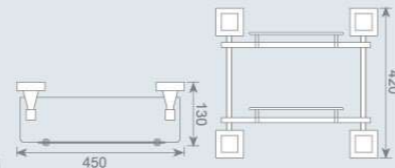

**KD2213**  
马桶刷  
Toilet brush holder  
Size:165X128X360mm

**KD2221**  
单层玻璃置物架  
Single glass shelf  
Size:517X155X75mm

**KD2222**  
双层玻璃置物架  
Double glass shelf  
Size:450X130X420mm

**KD2215**  
皂篮  
Soap basket  
Size:192X114X56mm