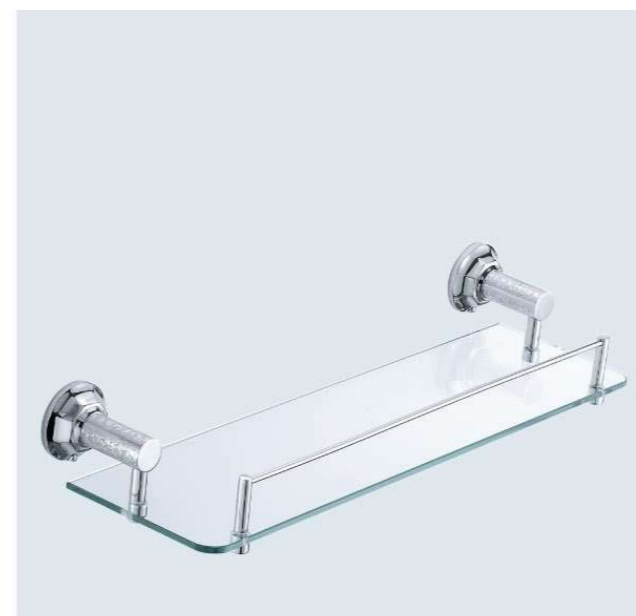

KD5521 铬色
单层玻璃置物架
Single glass shelf
Size:517X155X75mm