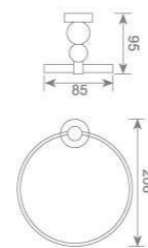

**KD9813**  
马桶刷  
Toilet brush  
Size: 184X140X360mm

**KD9821**  
单层玻璃置物架  
Single glass shelf  
Size: 517X155X75mm

**KD9815**  
皂篮  
Soap basket  
Size: 221X132X65mm

**KD9808**  
纸巾架  
Paper holder  
Size: 145X95X155mm

**KD9807**  
皂碟  
Soap dish holder  
Size: 169X135X79mm

**KD9809**  
毛巾环  
Towel ring  
Size: 95X206X95mm

**KD9820**  
皂液瓶  
Soap dispenser holder  
Size: 73X183X192mm

**KD9806**  
单杯座  
Single tumbler holder  
Size: 145X118X95mm