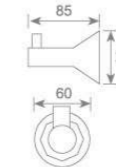

**KD5515**

皂篮  
Soap basket  
Size:213X128X60mm

**KD5509**

毛巾环  
Towel ring  
Size:185X85X209mm

**KD5513**

马桶刷  
Toilet brush holder  
Size:153X115X360mm

**KD5512**

单挂钩  
Single robe hook  
Size:60X85X60mm

**KD5511**

双挂钩  
Double robe hook  
Size:60X85X60mm

**KD5508**

纸巾架  
Paper holder  
Size:145X95X155mm

**KD5520**

皂液瓶  
Soap dispenser holder  
Size:123X98X190mm

**KD5517**

三杯座  
Three tumbler holder  
Size:171X145X95mm