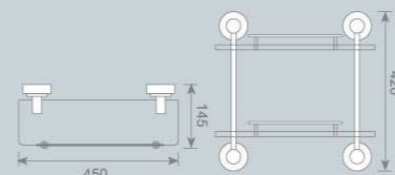

KD8908
纸巾架
Paper holder
Size:140X76X155mm