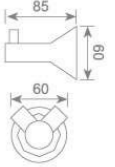

**KD5515**

皂篮  
Soap basket  
Size:213X128X60mm

**KD5509**

毛巾环  
Towel ring  
Size:185X85X209mm

**KD5513**

马桶刷  
Toilet brush holder  
Size:153X115X360mm

**KD5512**

单挂钩  
Single robe hook  
Size:60X85X60mm

**KD5511**

双挂钩  
Double robe hook  
Size:60X85X60mm

**KD5508**

纸巾架  
Paper holder  
Size:145X95X155mm

**KD5520**

皂液瓶  
Soap dispenser holder  
Size:123X98X190mm

**KD5517**

三杯座  
Three tumbler holder  
Size:171X145X95mm