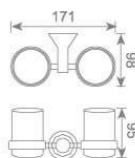

**KD5515**

皂篮  
Soap basket  
Size:213X128X60mm

**KD5509**

毛巾环  
Towel ring  
Size:185X85X209mm

**KD5513**

马桶刷  
Toilet brush holder  
Size:153X115X360mm

**KD5512**

单挂钩  
Single robe hook  
Size:60X85X60mm

**KD5511**

双挂钩  
Double robe hook  
Size:60X85X60mm

**KD5508**

纸巾架  
Paper holder  
Size:145X95X155mm

**KD5520**

皂液瓶  
Soap dispenser holder  
Size:123X98X190mm

**KD5517**

三杯座  
Three tumbler holder  
Size:171X145X95mm

**KD5505**

双杯座  
Double tumbler holder  
Size:171X98X95mm

**KD5506**

单杯座  
Single tumbler holder  
Size:123X98X95mm

**KD5507**

皂碟  
Soap dish holder  
Size:143X128X60mm