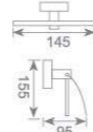

VICKY BLANEY
维奇 布兰妮

PRODUCTS
Attention:
Product appearance registration,
Do not imitation!