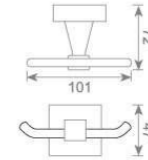

KD2212
单挂钩
Single robe hook
Size:47X72X47mm