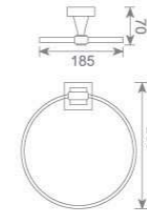

**KD2213**  
马桶刷  
Toilet brush holder  
Size:165X128X360mm

**KD2221**  
单层玻璃置物架  
Single glass shelf  
Size:517X155X75mm

**KD2222**  
双层玻璃置物架  
Double glass shelf  
Size:450X130X420mm

**KD2215**  
皂篮  
Soap basket  
Size:192X114X56mm

**KD2208**  
纸巾架  
Paper holder  
Size:140X80X150mm

**KD2211**  
双挂钩  
Double robe hook  
Size:101X72X47mm

**KD2212**  
单挂钩  
Single robe hook  
Size:47X72X47mm

**KD2209**  
毛巾环  
Towel ring  
Size:185X70X200mm

**KD2219**  
梯形毛巾环  
Towel ring  
Size:185X72X186mm

**KD2220**  
皂液瓶  
Soap dispenser holder  
Size:71X171X192mm

**KD2205**  
双杯座  
Double tumbler holder  
Size:185X92X95mm

**KD2206**  
单杯座  
Single tumbler holder  
Size:126X117X95mm