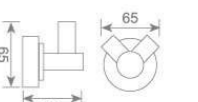

**KD8906**  
单杯座  
Single tumbler holder  
Size:150X100X95mm

**KD8907**  
皂碟  
Soap dish holder  
Size:155X125X65mm

**KD8912**  
单挂钩  
Single robe hook  
Size:60X76X65mm

**KD8911**  
双挂钩  
Double robe hook  
Size:60X76X65mm