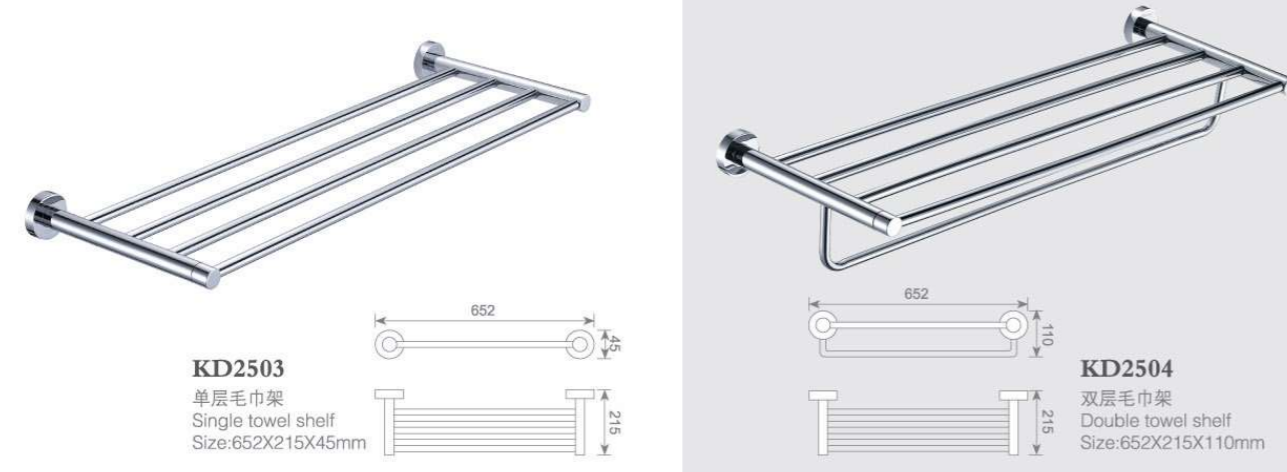

**KD6809**  
毛巾环  
Towel ring  
Size: 185X82X203mm

**KD6820**  
皂液瓶  
Soap dispenser holder  
Size: 70X159X192mm

**KD6821**  
单层玻璃置物架  
Single glass shelf  
Size: 517X155X75mm

**KD6822**  
双层玻璃置物架  
Double glass shelf  
Size: 450X130X420mm

**KD2501**

单杆毛巾架  
Single towel bar  
Size:652X62X45mm

**KD2502**

双杆毛巾架  
Double towel bar  
Size:652X110X45mm

**KD2503**

单层毛巾架  
Single towel shelf  
Size:652X215X45mm

**KD2504**

双层毛巾架  
Double towel shelf  
Size:652X215X110mm