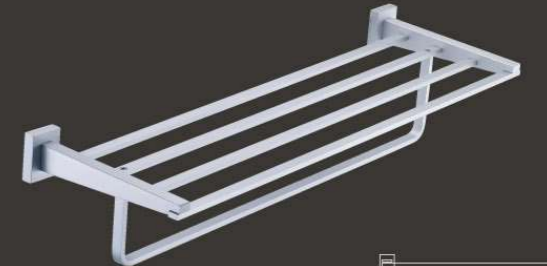

**KD8265**  
单层玻璃置物架  
Single glass shelf

**KD8271**  
马桶刷  
Toilet brush holder

**KD8624**  
单杆毛巾架  
Single towel bar

**KD8648**  
双杆毛巾架  
Double towel bar

**KD8692**  
单层毛巾架  
Single towel shelf

**KD8682**  
双层毛巾架  
Double towel shelf